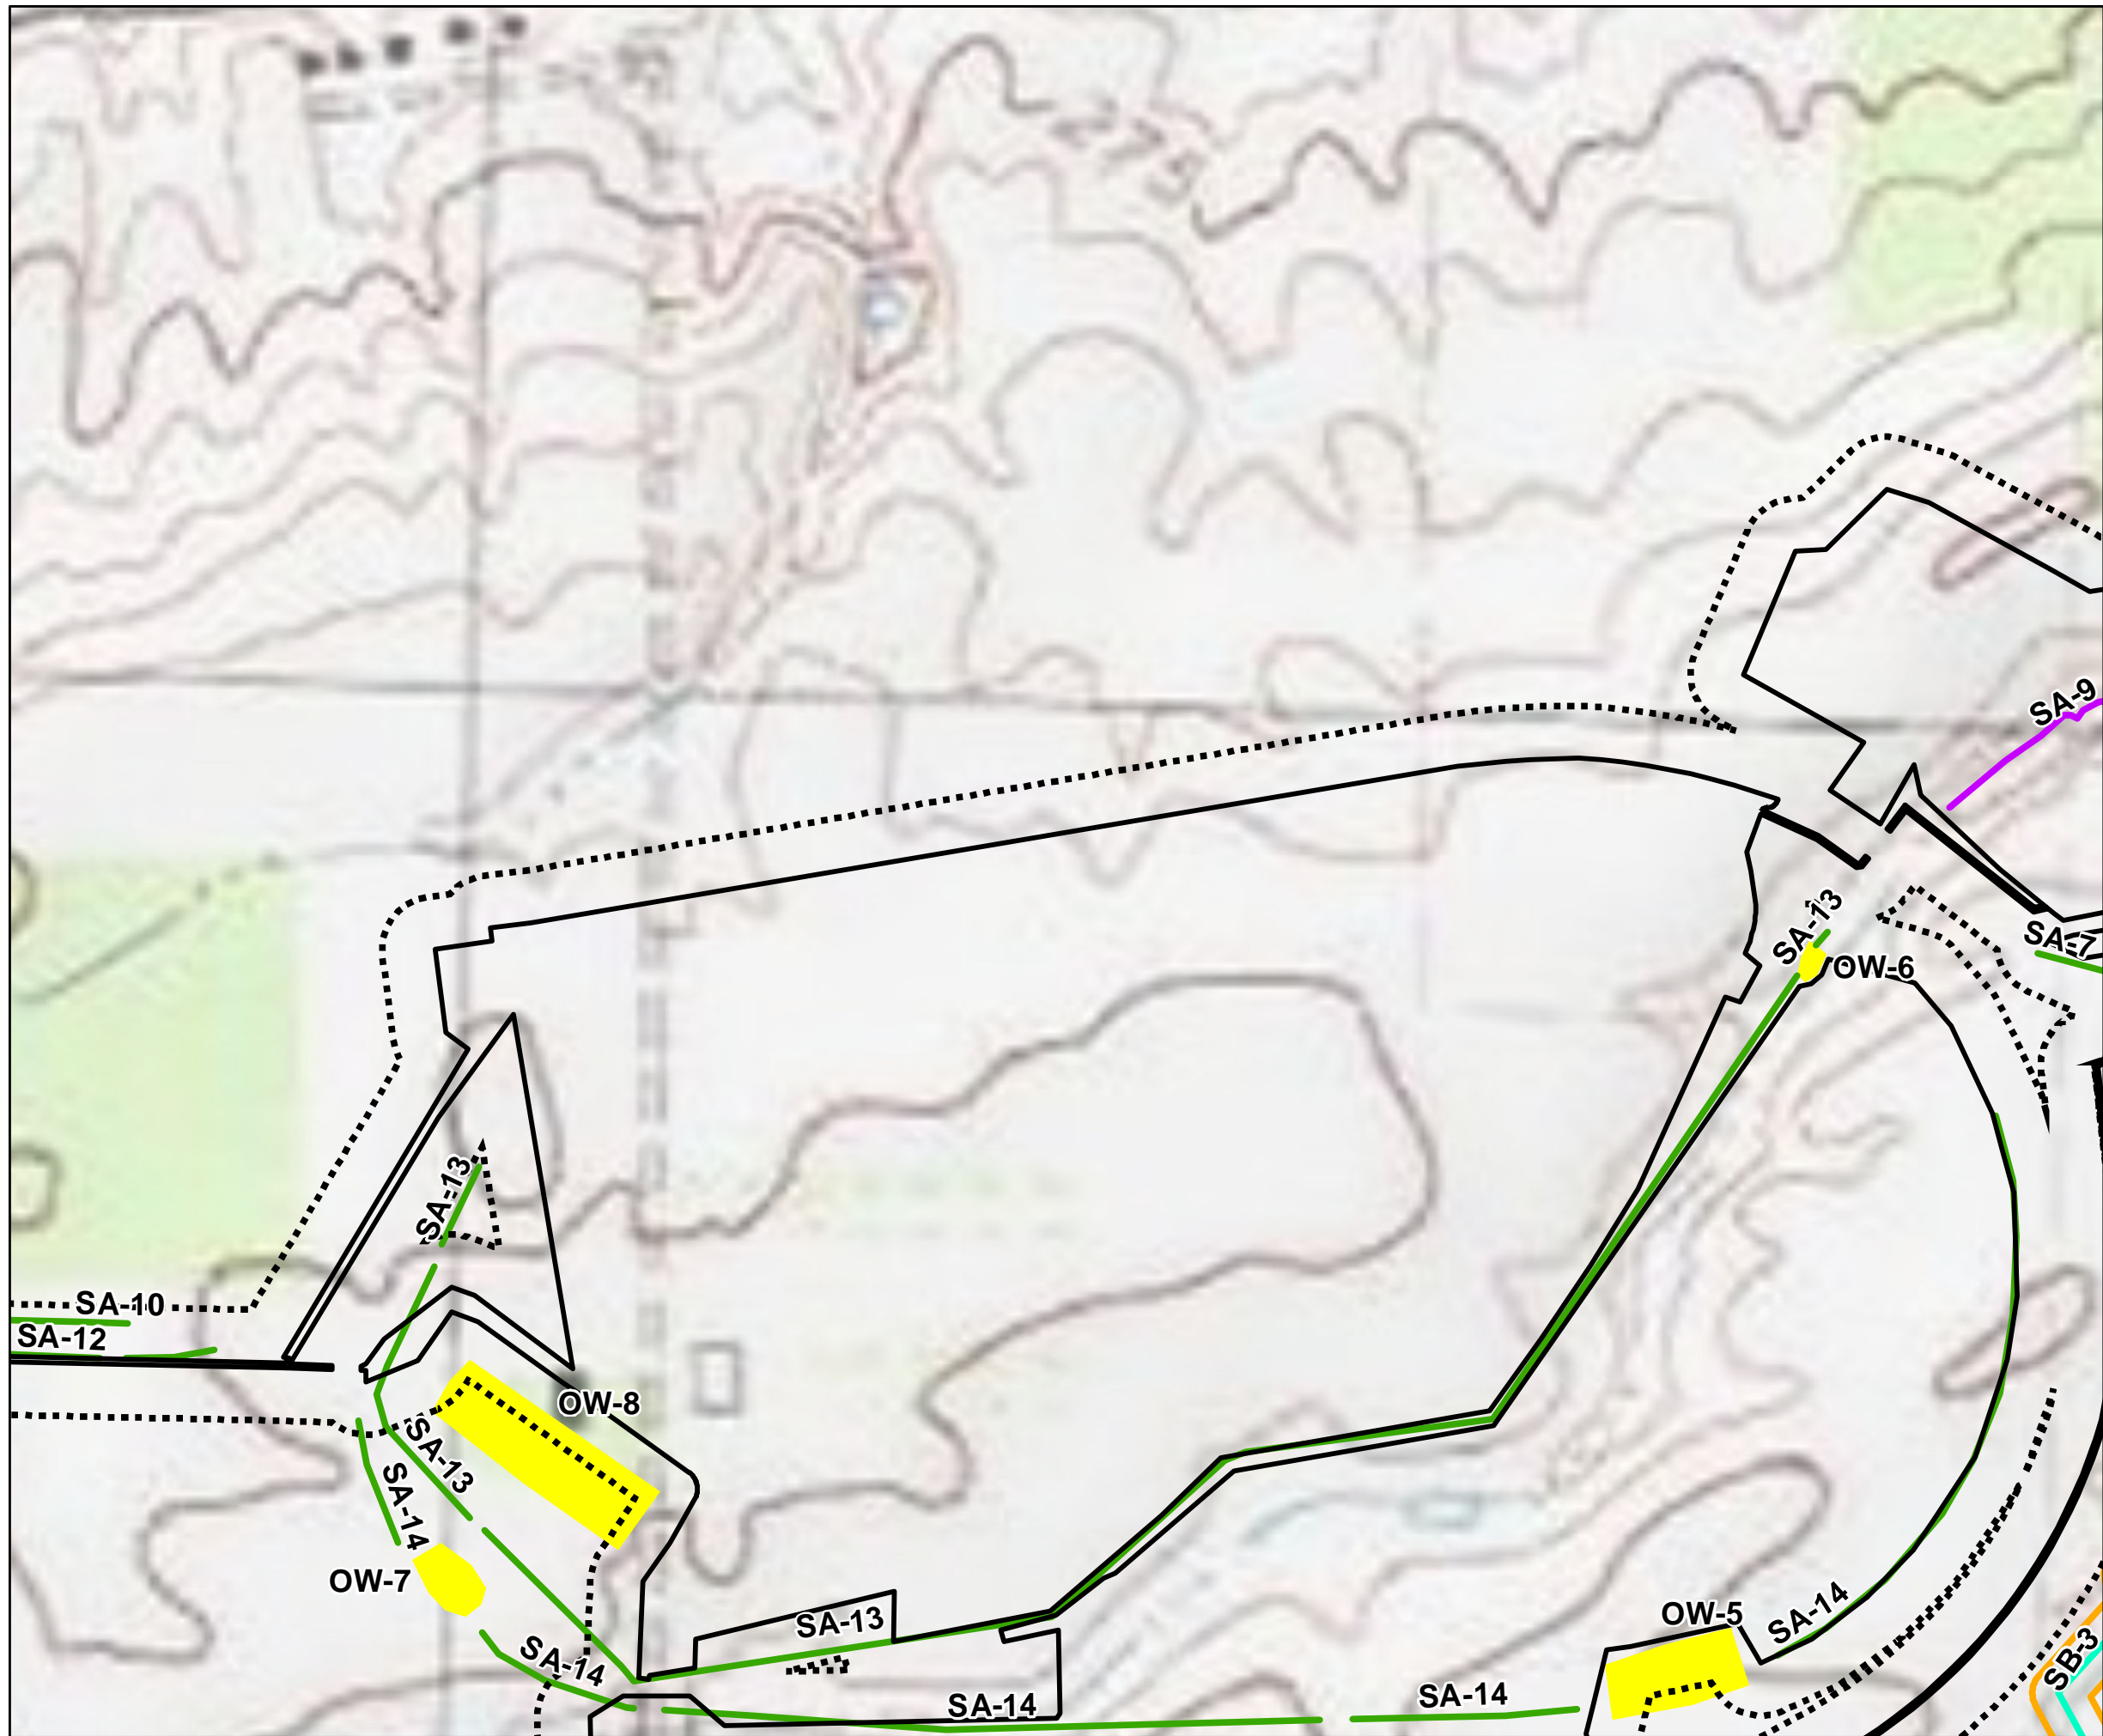

1. **Legend**
2. Facility Site
   - 100' Facility Buffer
   - Federal Jurisdictional
   - State Jurisdictional
   - Non-Jurisdictional
   - State Stream 50' Buffer
   - **Delineated Open Water Bodies**
   - Non-Jurisdictional

Somerset Solar
Niagara County, NY
March 2023

Source: Esri, et. al., 2022; NYS GIS Civil Boundaries, Sept 2021

NOT FOR CONSTRUCTION