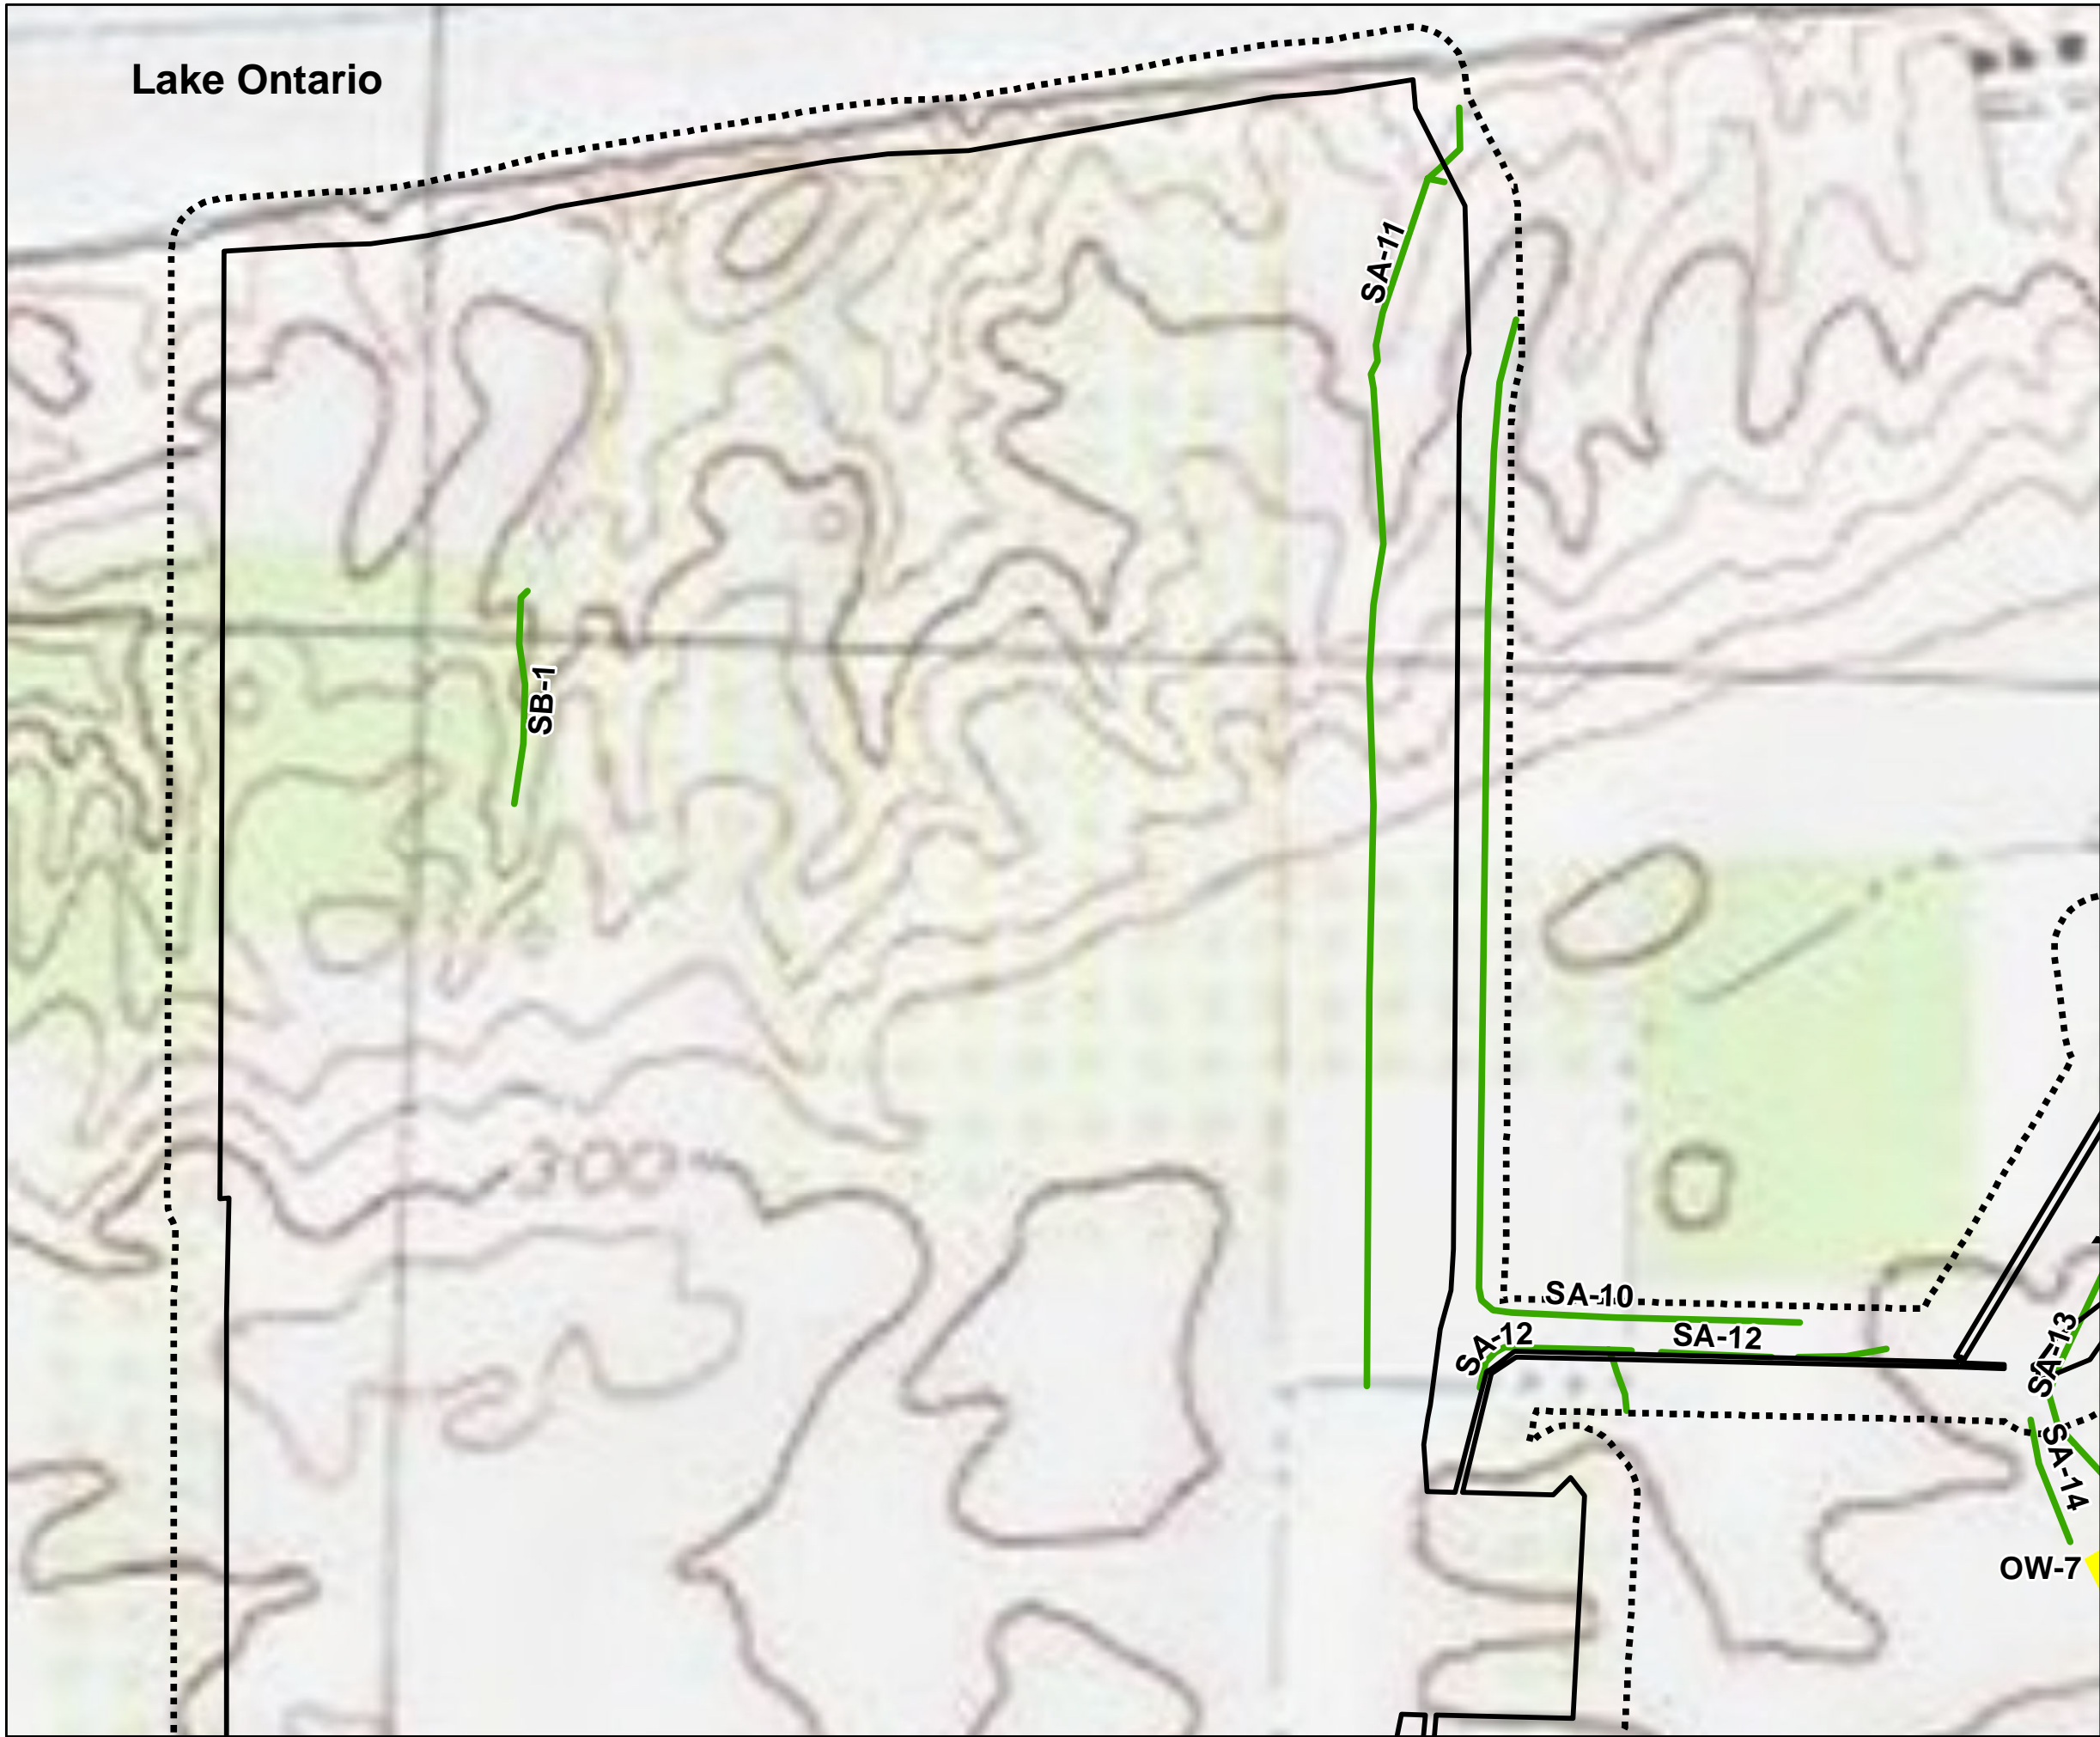

**Figure 13-2
Map 3**

Somerset Solar
Niagara County, NY
March 2023

Source: Esri, et. al., 2022; NYS GIS Civil Boundaries, Sept 2021

NOT FOR CONSTRUCTION

Lake Ontario

Legend

- Facility Site
- 100' Facility Buffer
- Non-Jurisdictional
- Delineated Open Water Bodies**
- Non-Jurisdictional