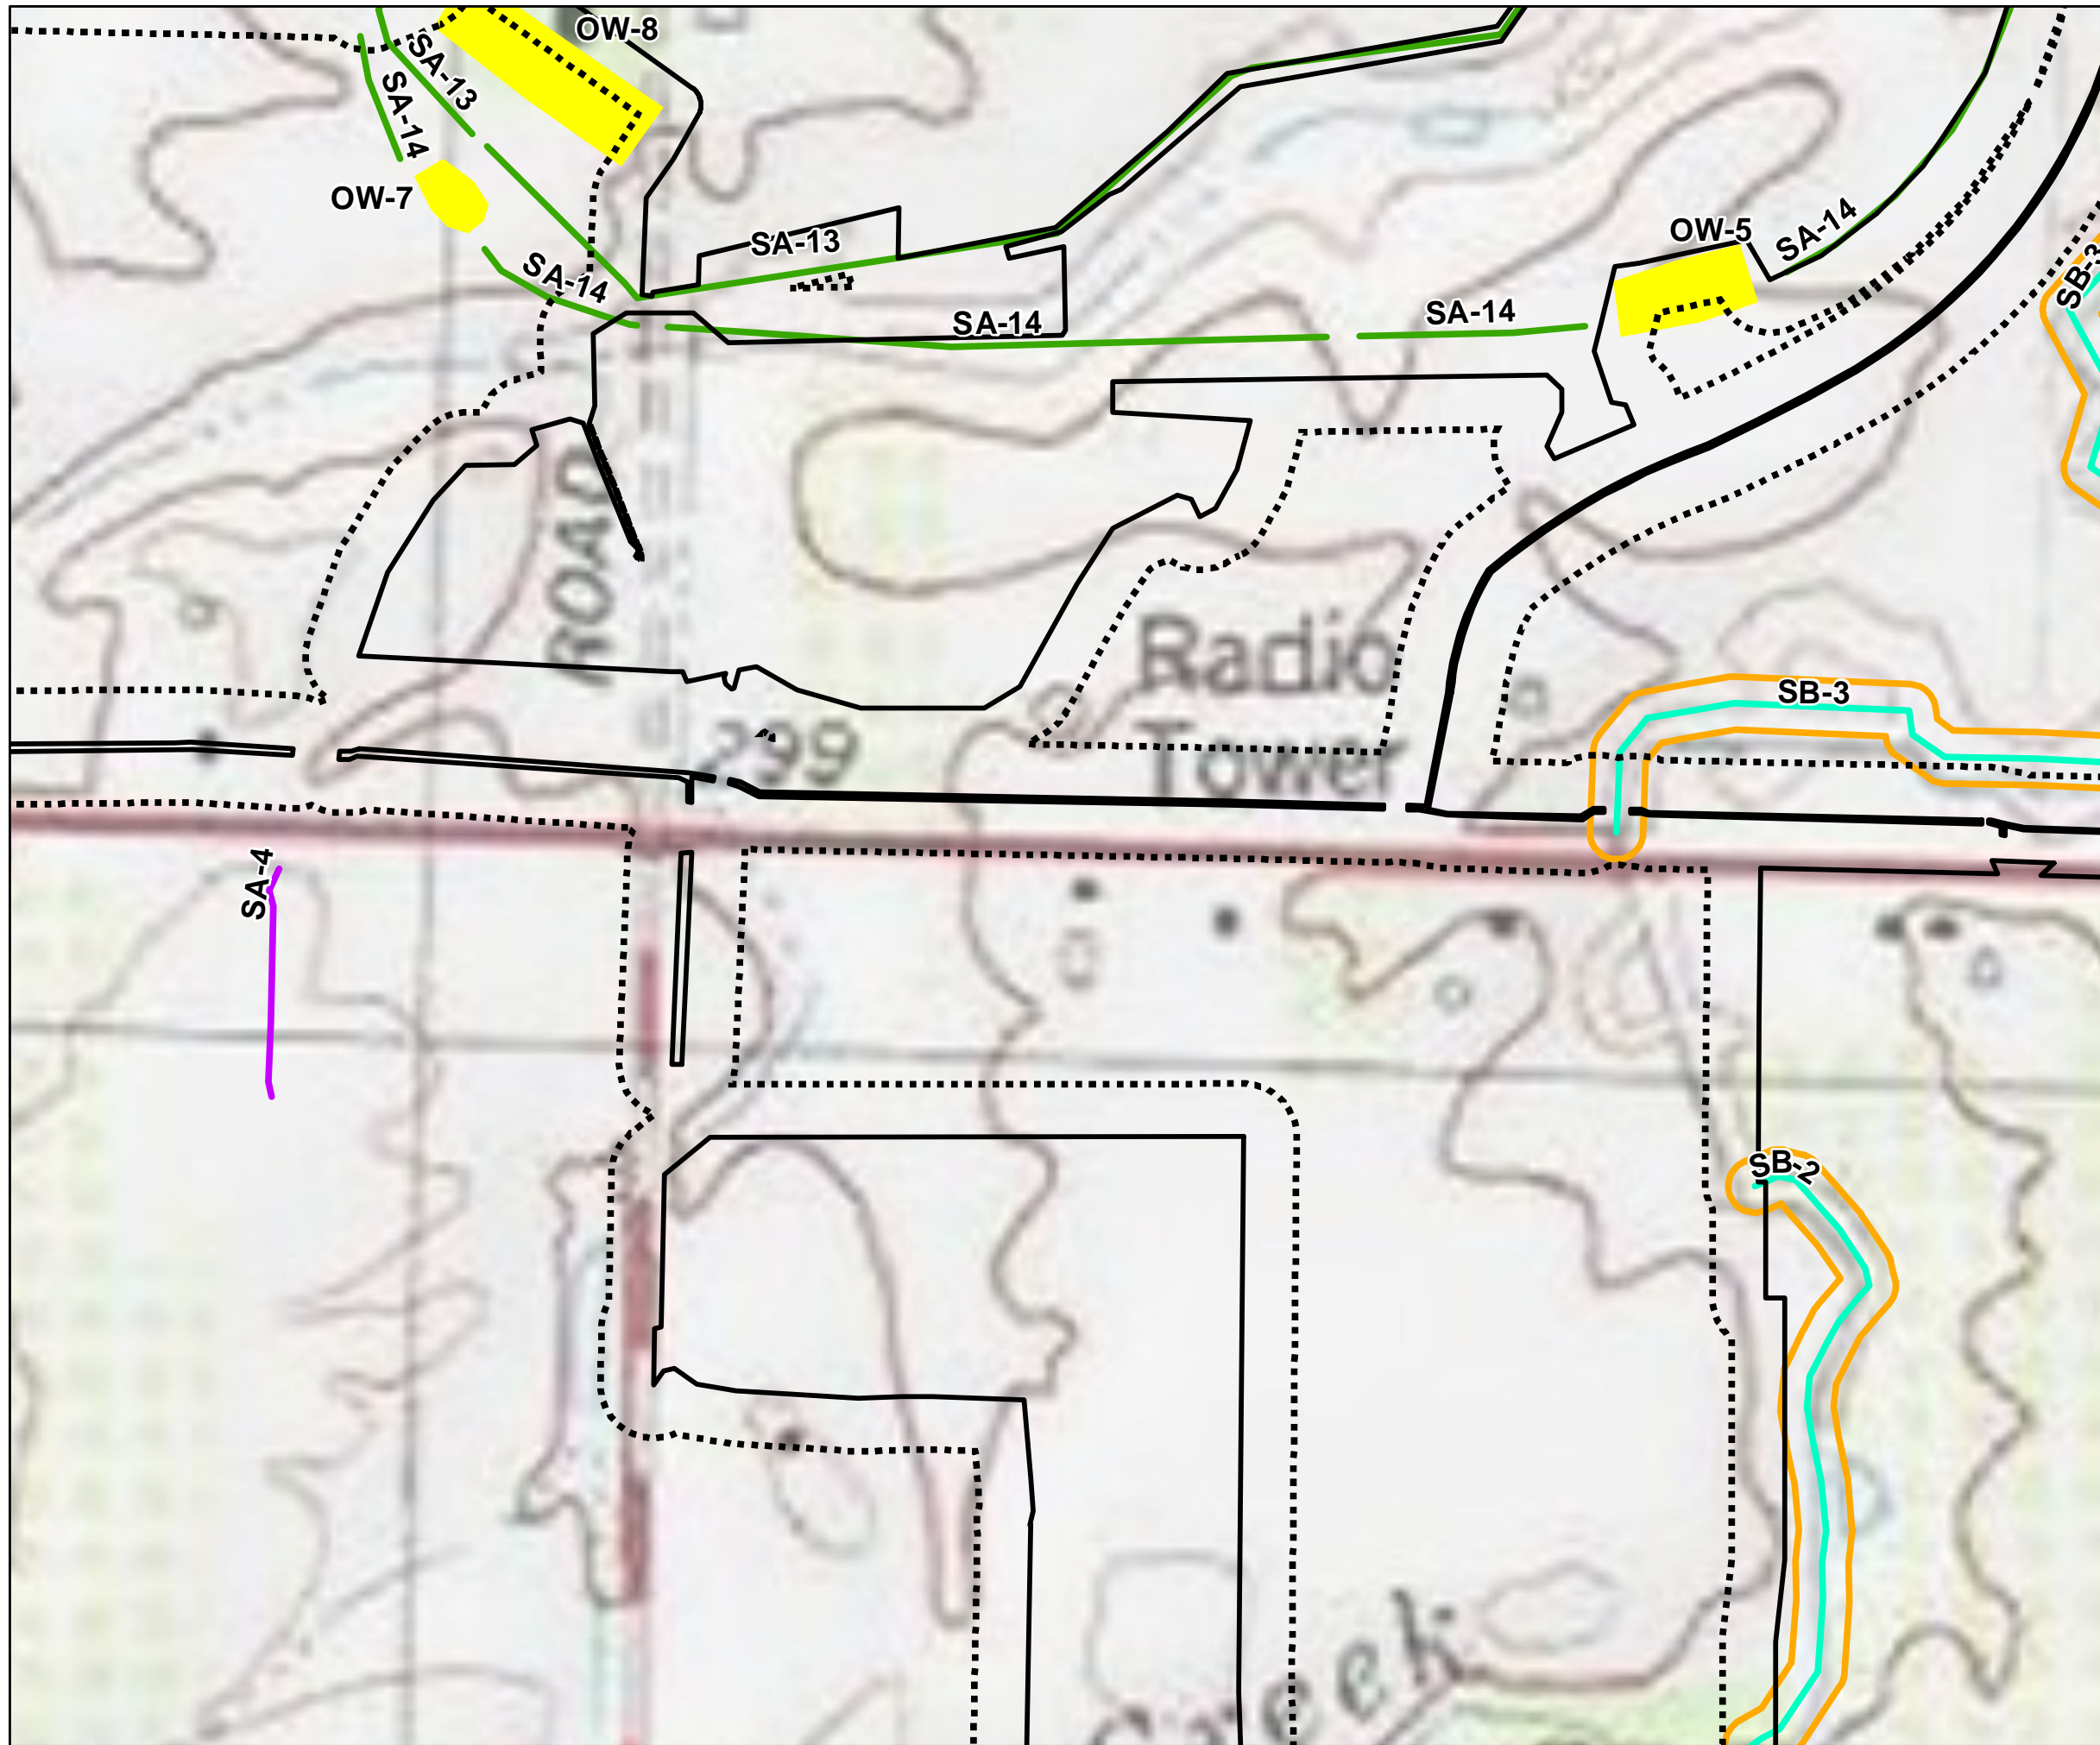

Legend

- Facility Site
- 100' Facility Buffer
- Federal Jurisdictional
- State Jurisdictional
- Non-Jurisdictional
- State Stream 50' Buffer
- **Delineated Open Water Bodies**
- Non-Jurisdictional

Somerset Solar
Niagara County, NY
March 2023

Source: Esri, et. al., 2022; NYS GIS Civil Boundaries, Sept 2021

NOT FOR CONSTRUCTION