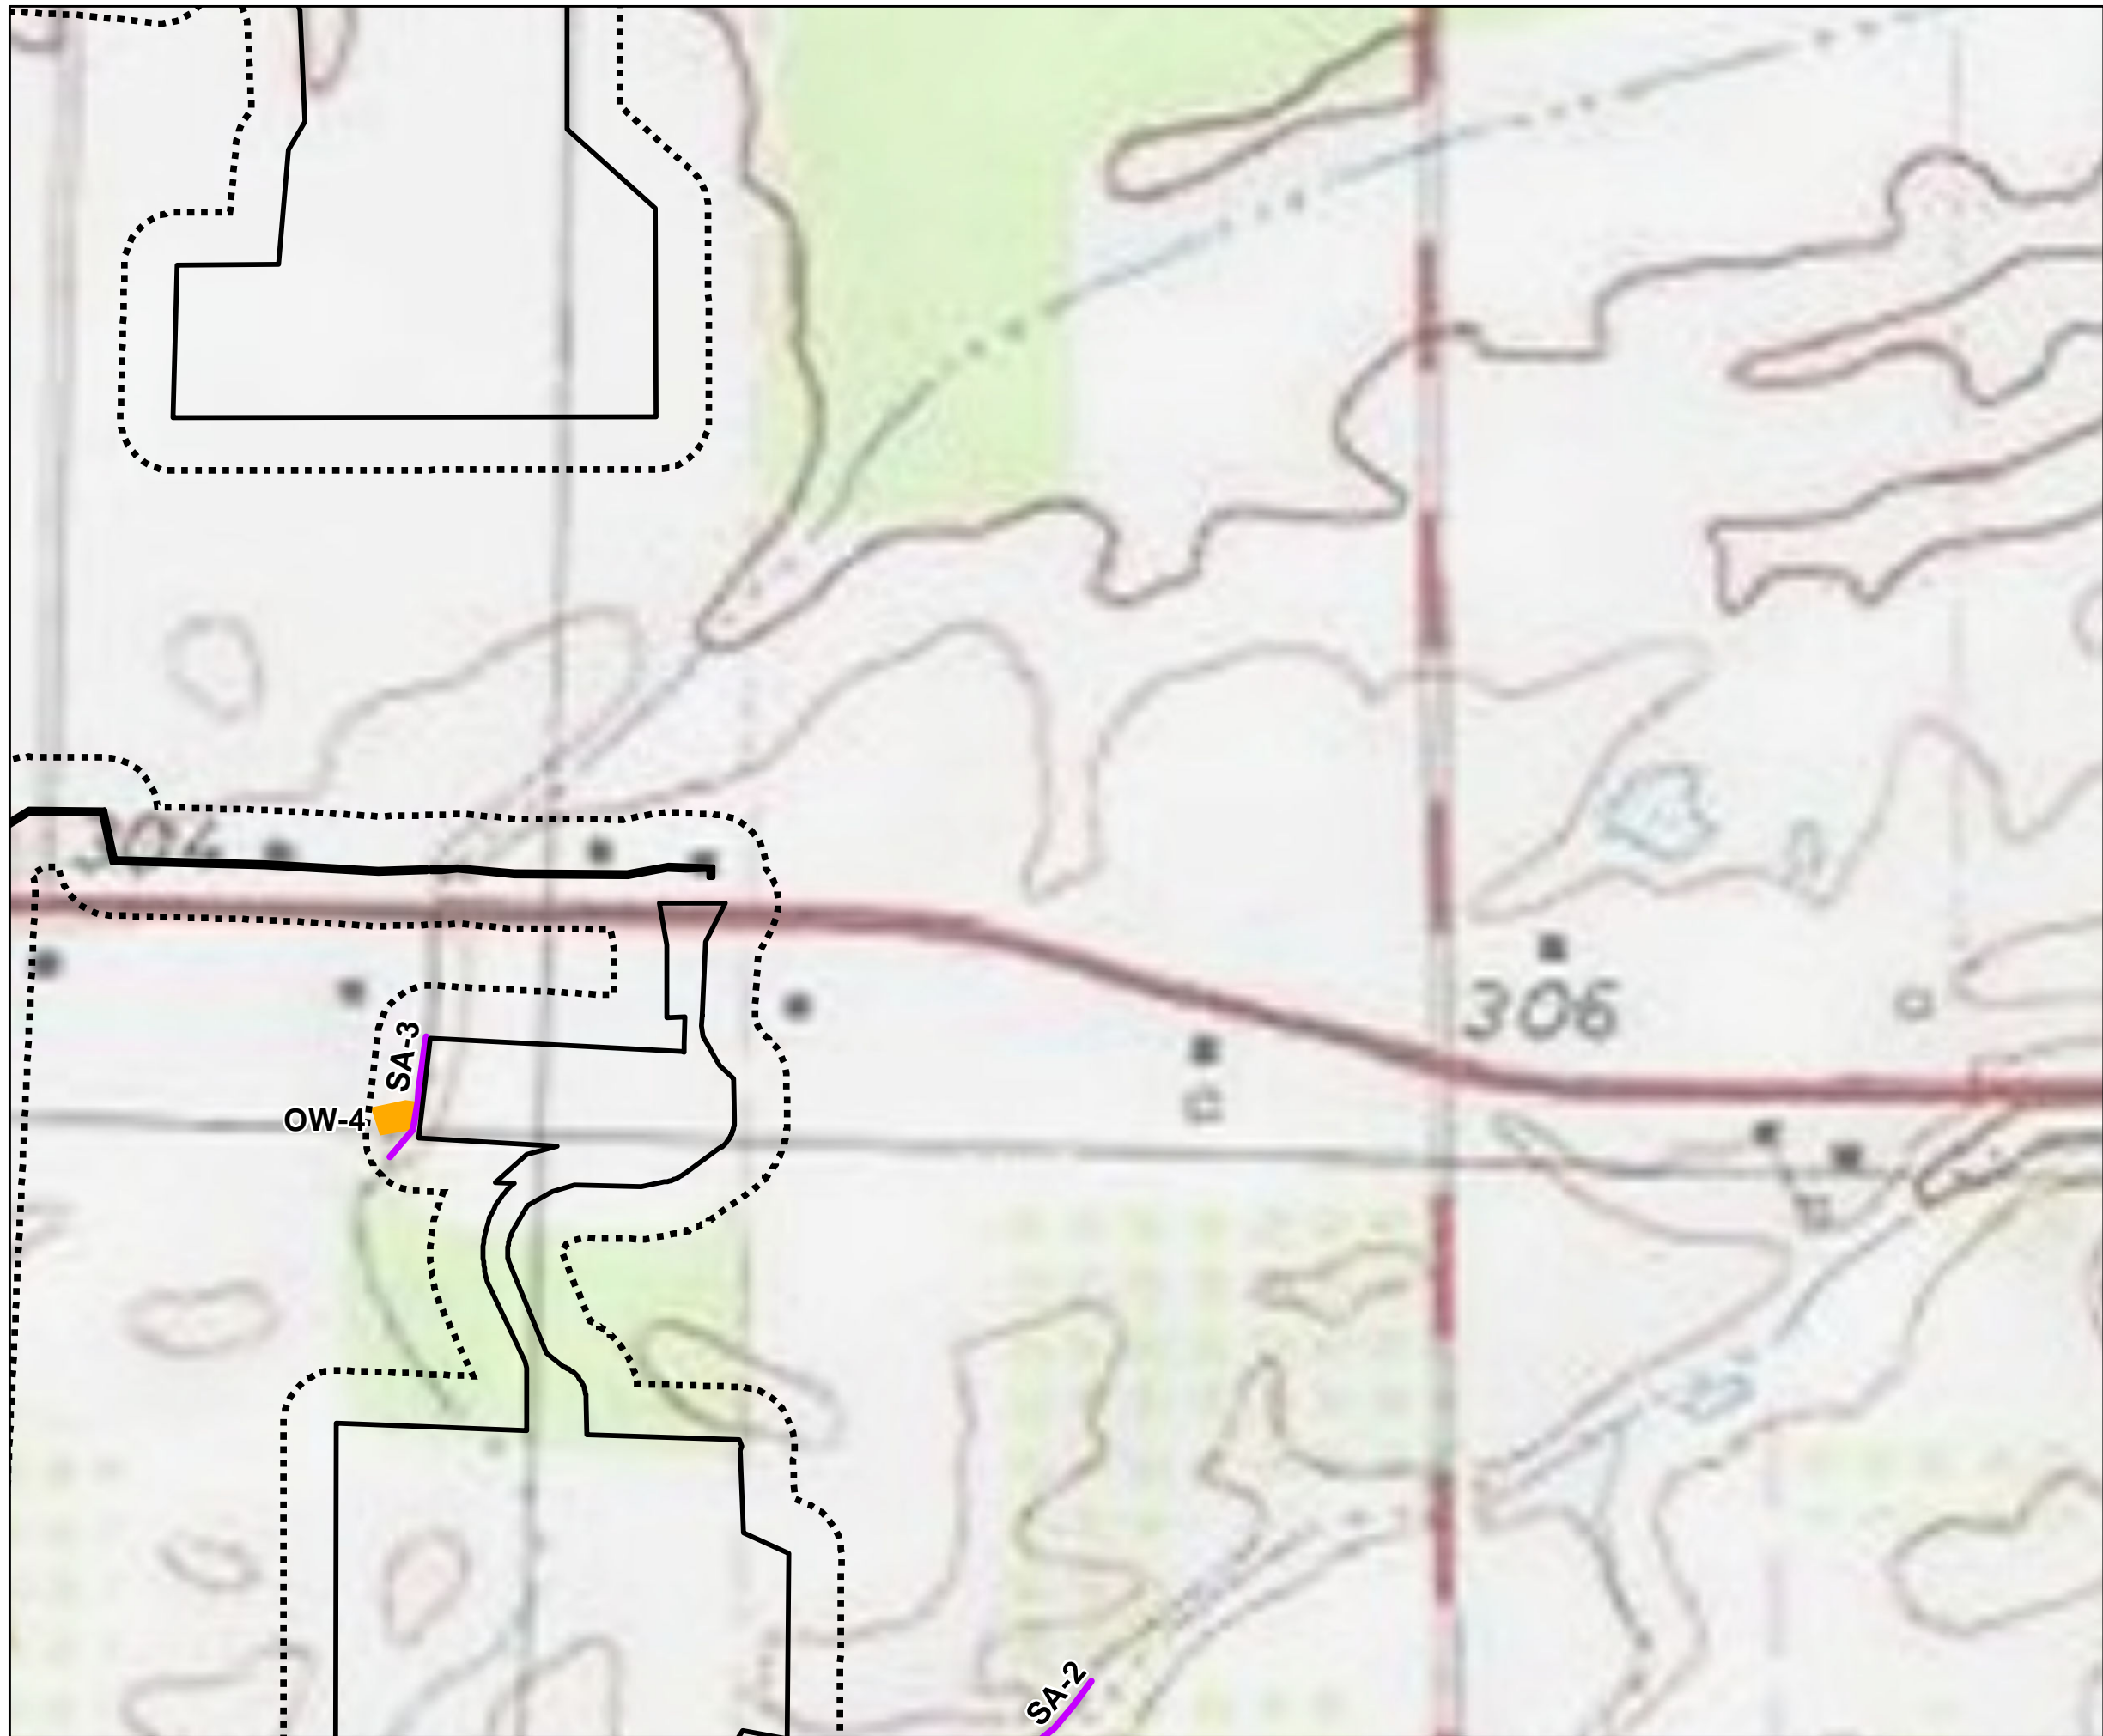

Legend

- Facility Site
- 100' Facility Buffer
- Federal Jurisdictional
- **Delineated Open Water Bodies**
- State Jurisdictional

Somerset Solar
Niagara County, NY
March 2023

Source: Esri, et. al., 2022; NYS GIS Civil Boundaries, Sept 2021

NOT FOR CONSTRUCTION