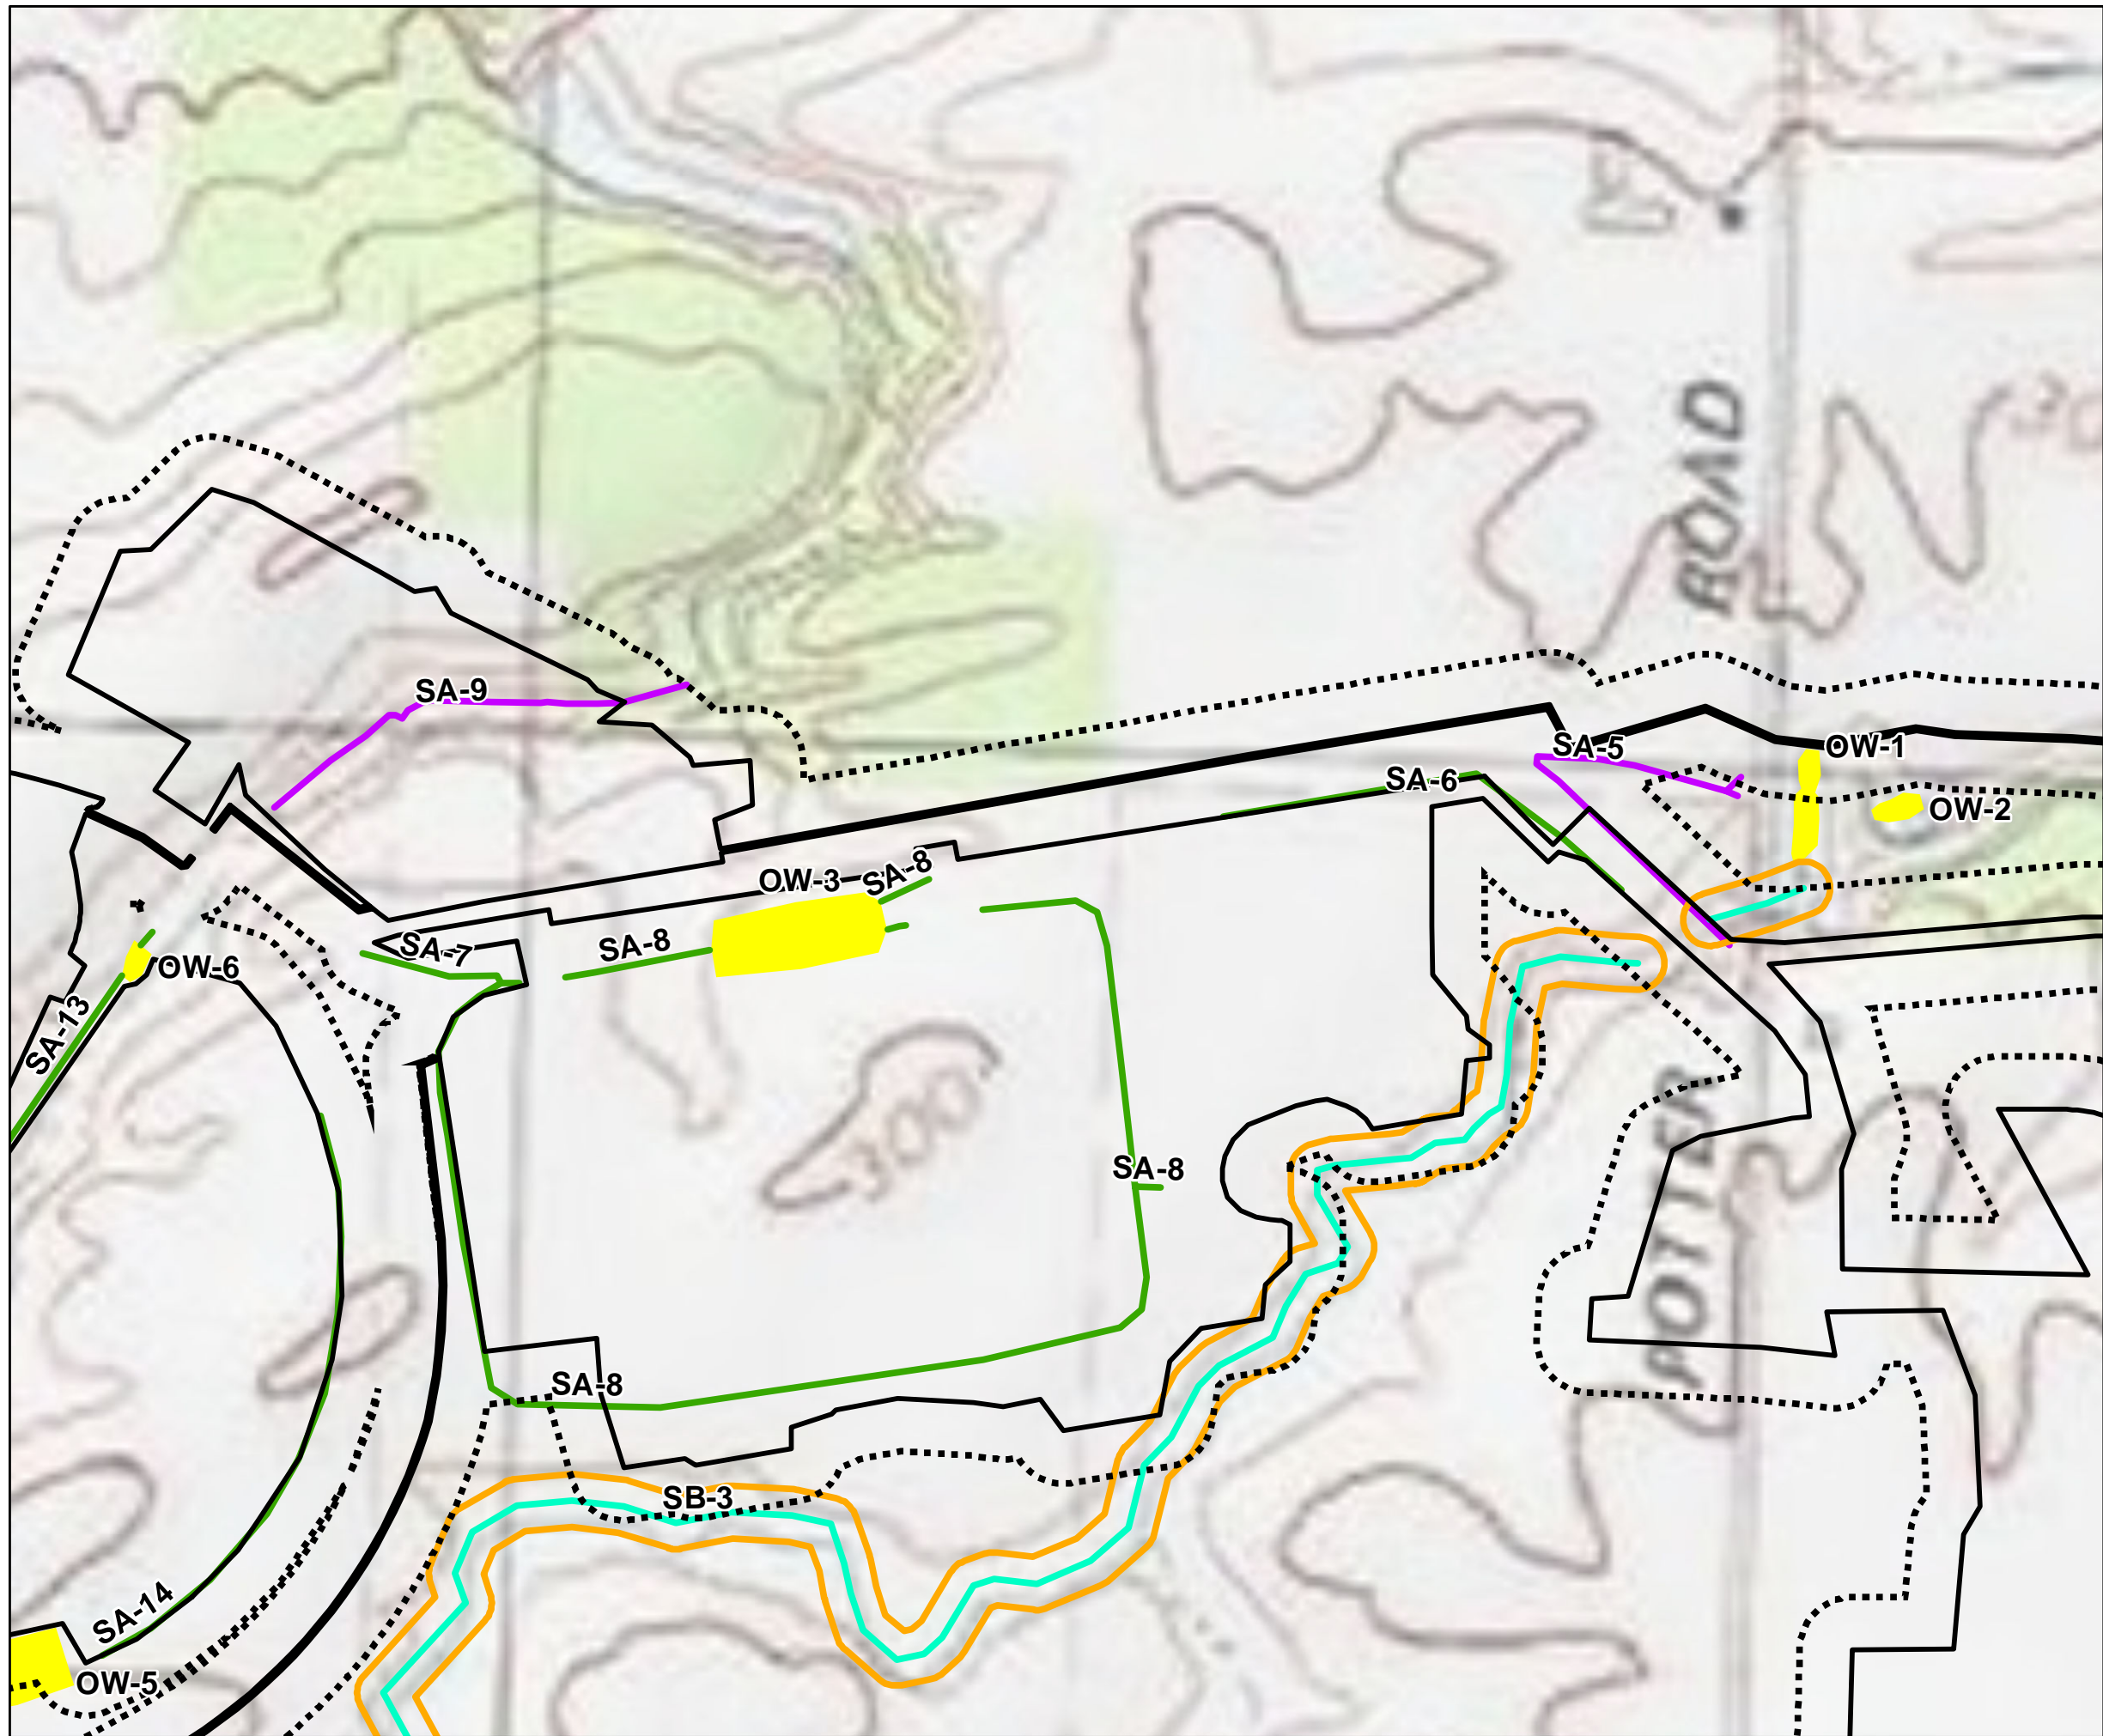

1. **Legend**
2. Facility Site
   - 100' Facility Buffer
   - Federal Jurisdictional
   - State Jurisdictional
   - Non-Jurisdictional
   - State Stream 50' Buffer
   - **Delineated Open Water Bodies**
   - Non-Jurisdictional

Somerset Solar
Niagara County, NY
March 2023

Source: Esri, et. al., 2022; NYS GIS Civil Boundaries, Sept 2021

NOT FOR CONSTRUCTION