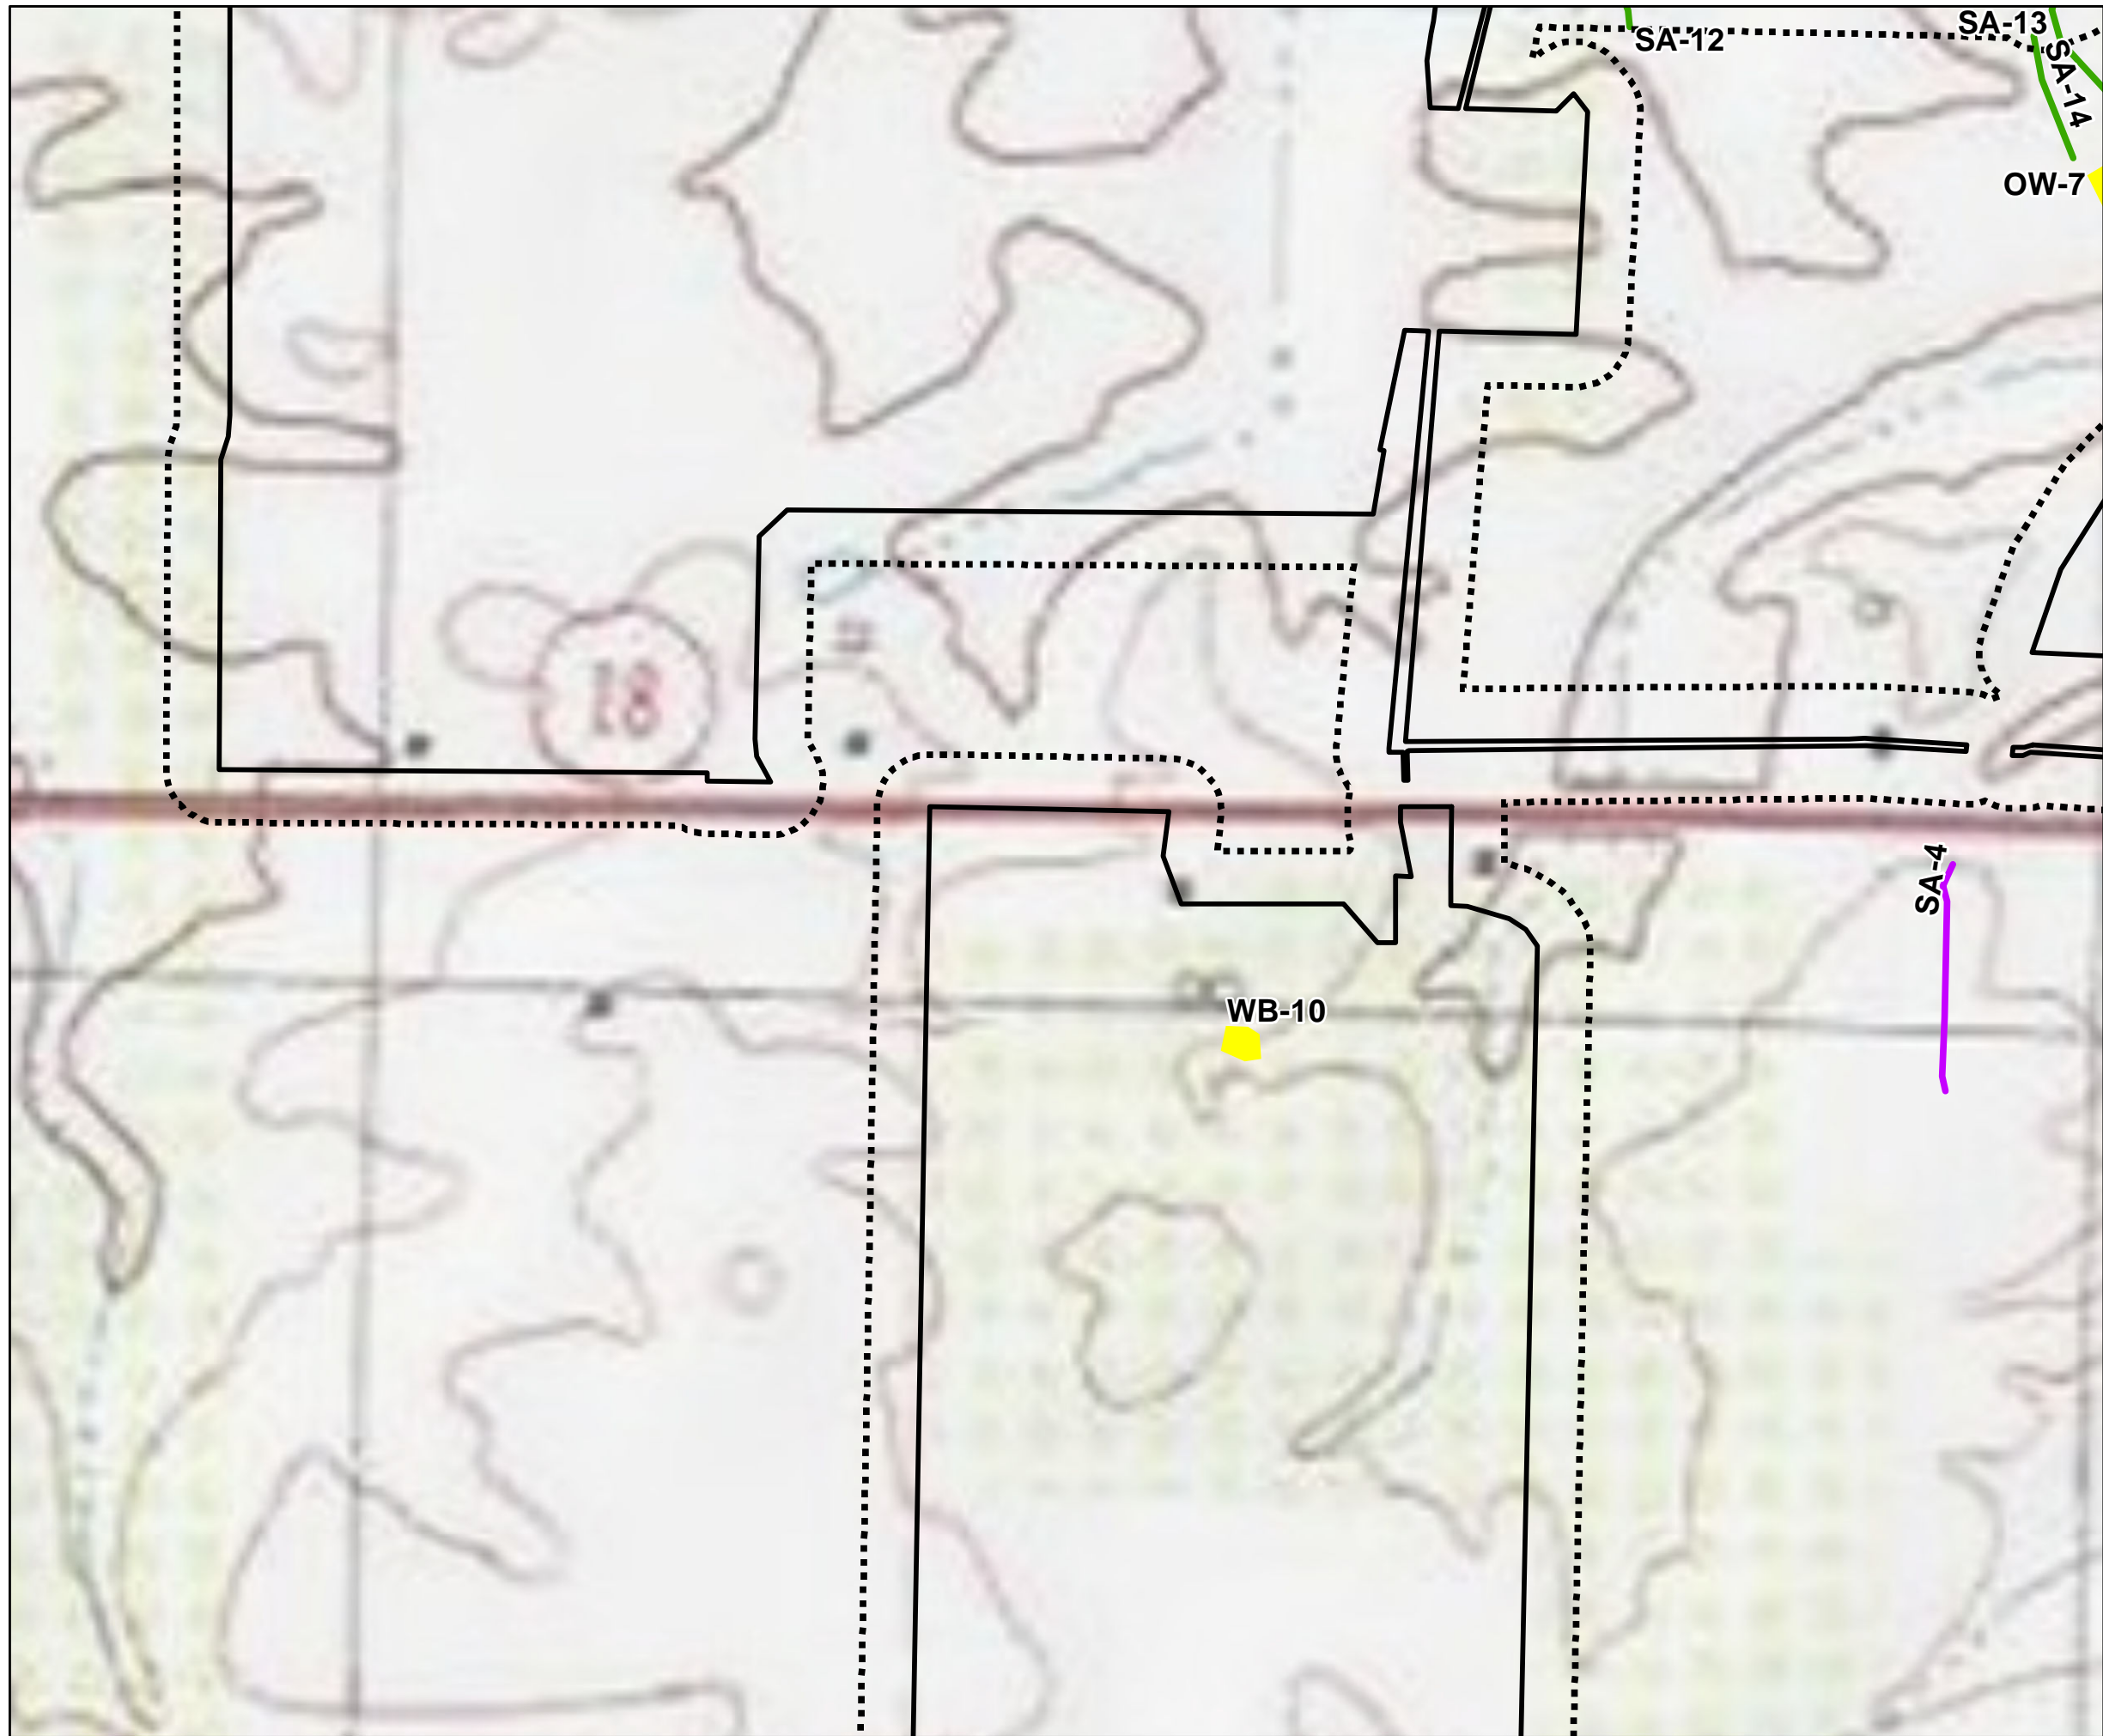

1. **Legend**
2. Facility Site
   - 100' Facility Buffer
   - Federal Jurisdictional
   - Non-Jurisdictional
3. Delineated Open Water Bodies
4. Non-Jurisdictional

Somerset Solar
Niagara County, NY
March 2023

Source: Esri, et. al., 2022; NYS GIS Civil Boundaries, Sept 2021

NOT FOR CONSTRUCTION