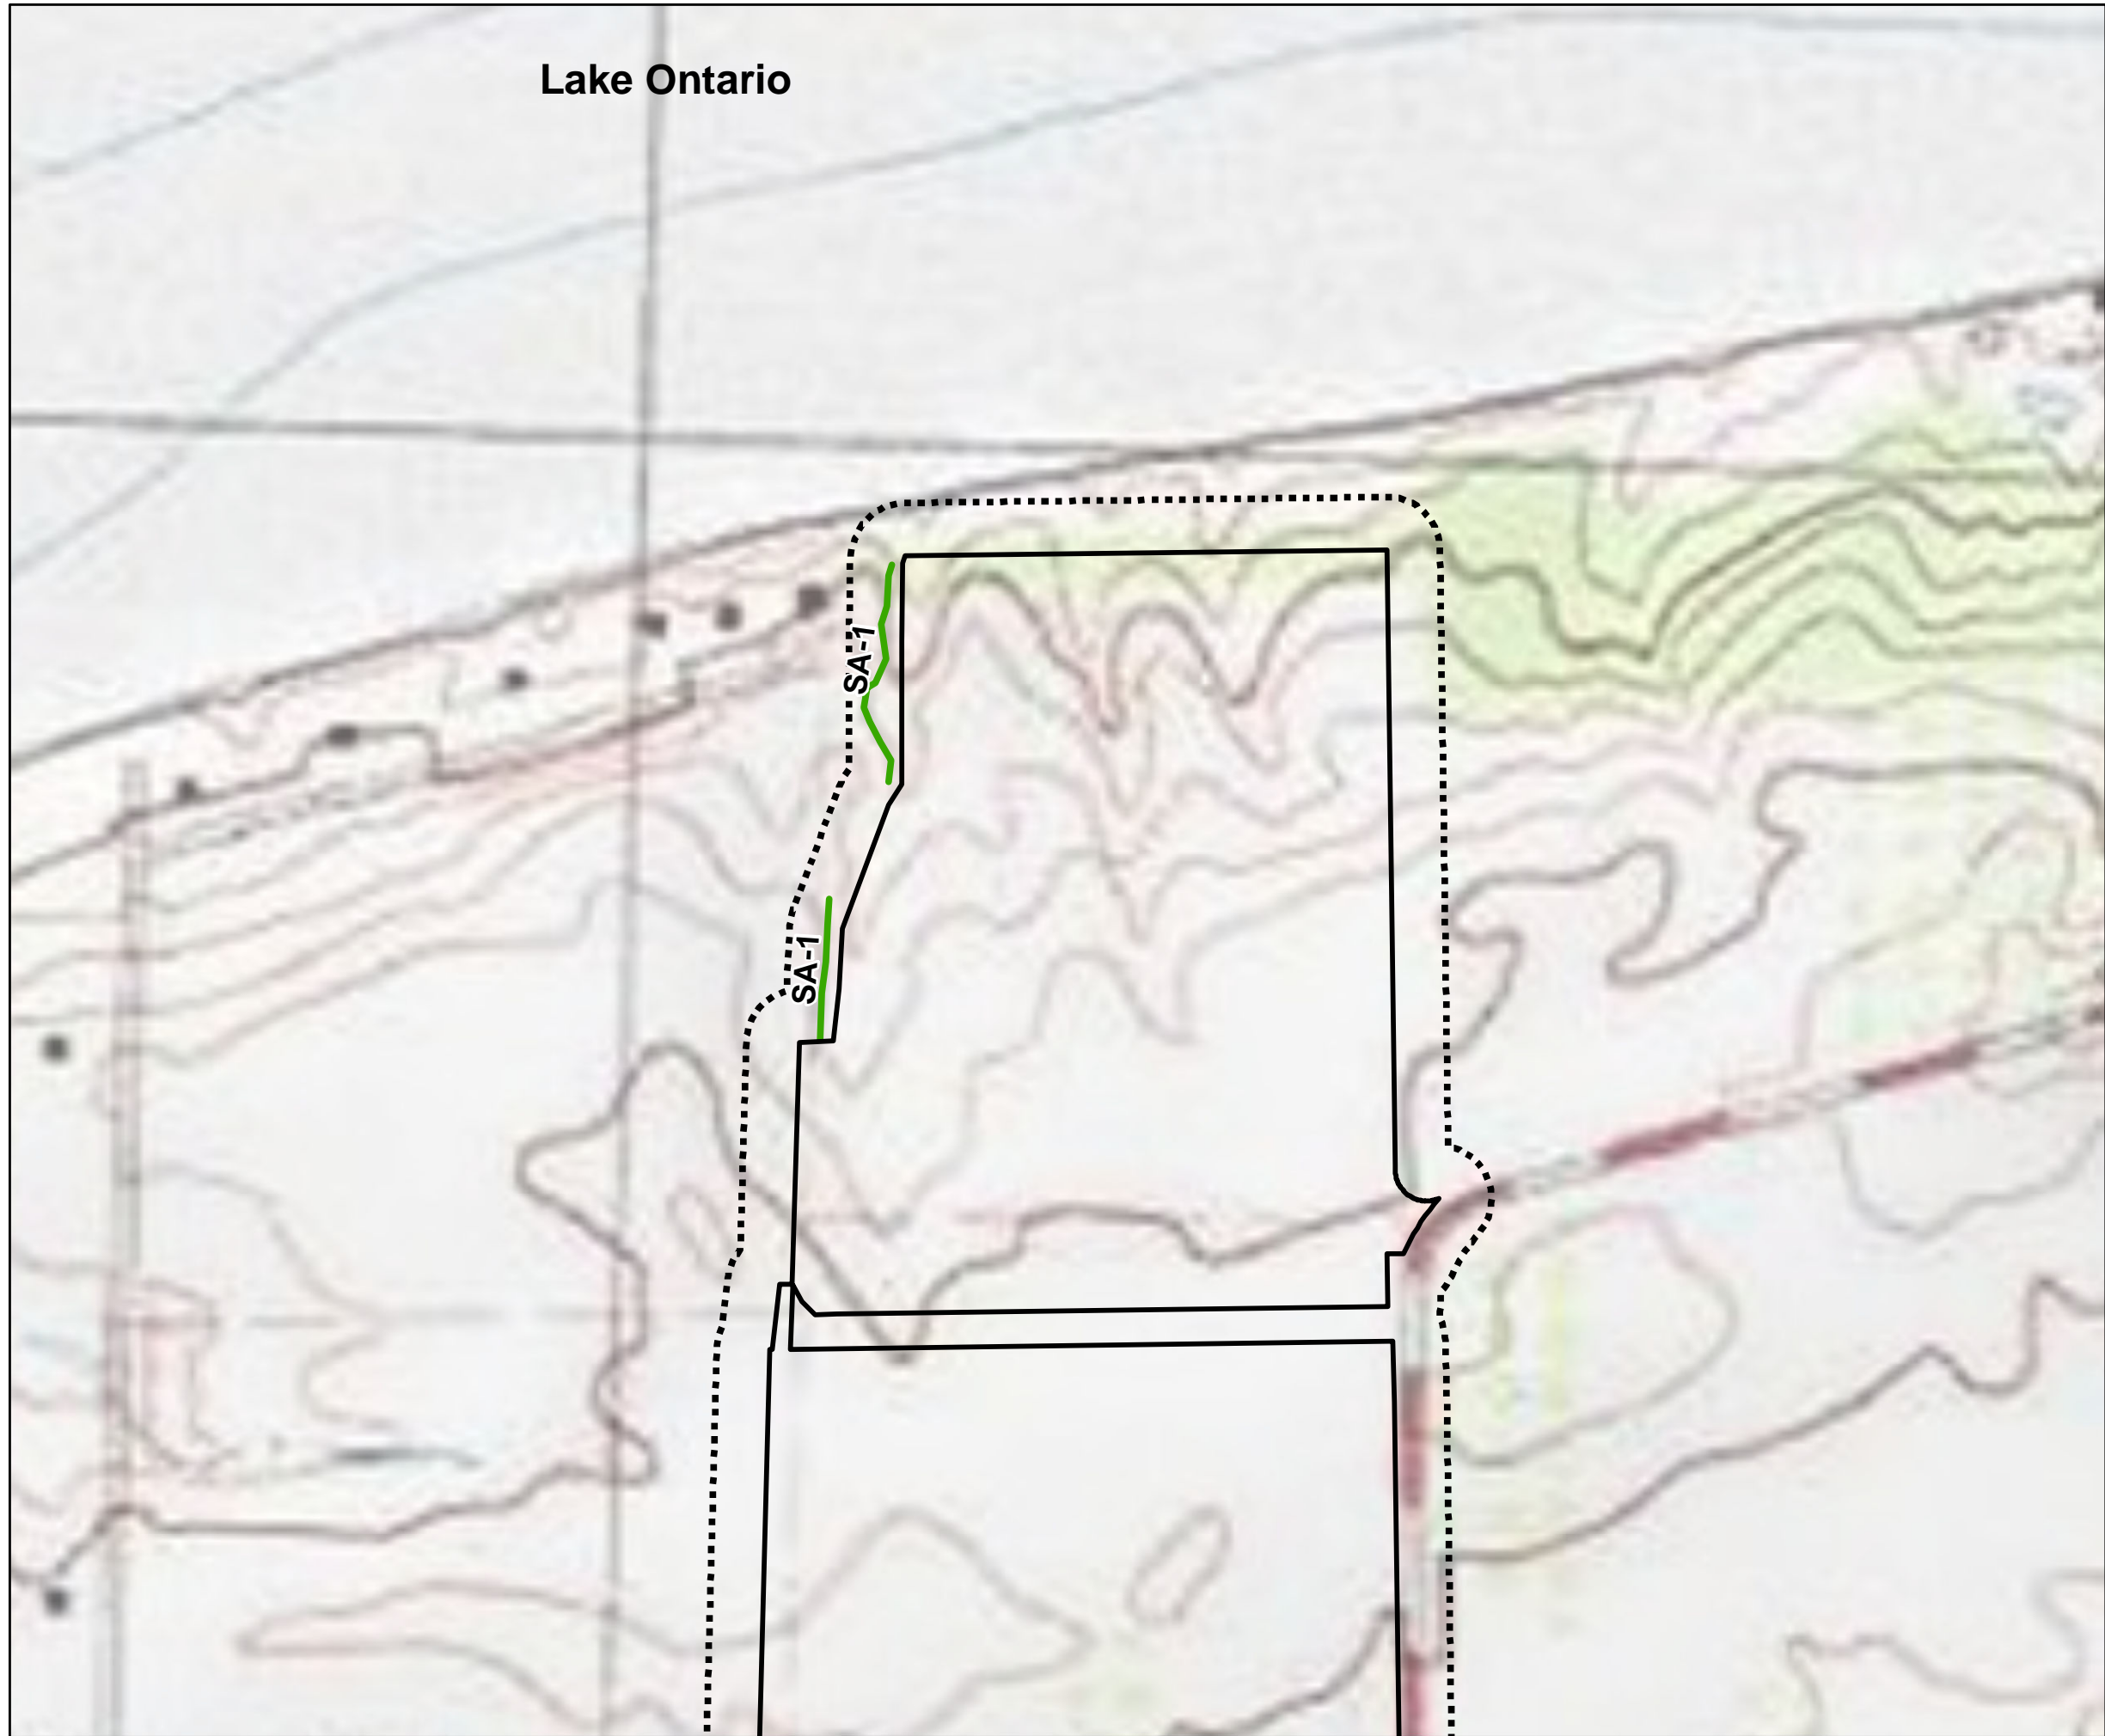

**Figure 13-2
Map 2**

Somerset Solar
Niagara County, NY
March 2023

Source: Esri, et. al., 2022; NYS GIS Civil Boundaries, Sept 2021

NOT FOR CONSTRUCTION

Lake Ontario

- Legend**
- Facility Site
 - 100' Facility Buffer
 - Non-Jurisdictional