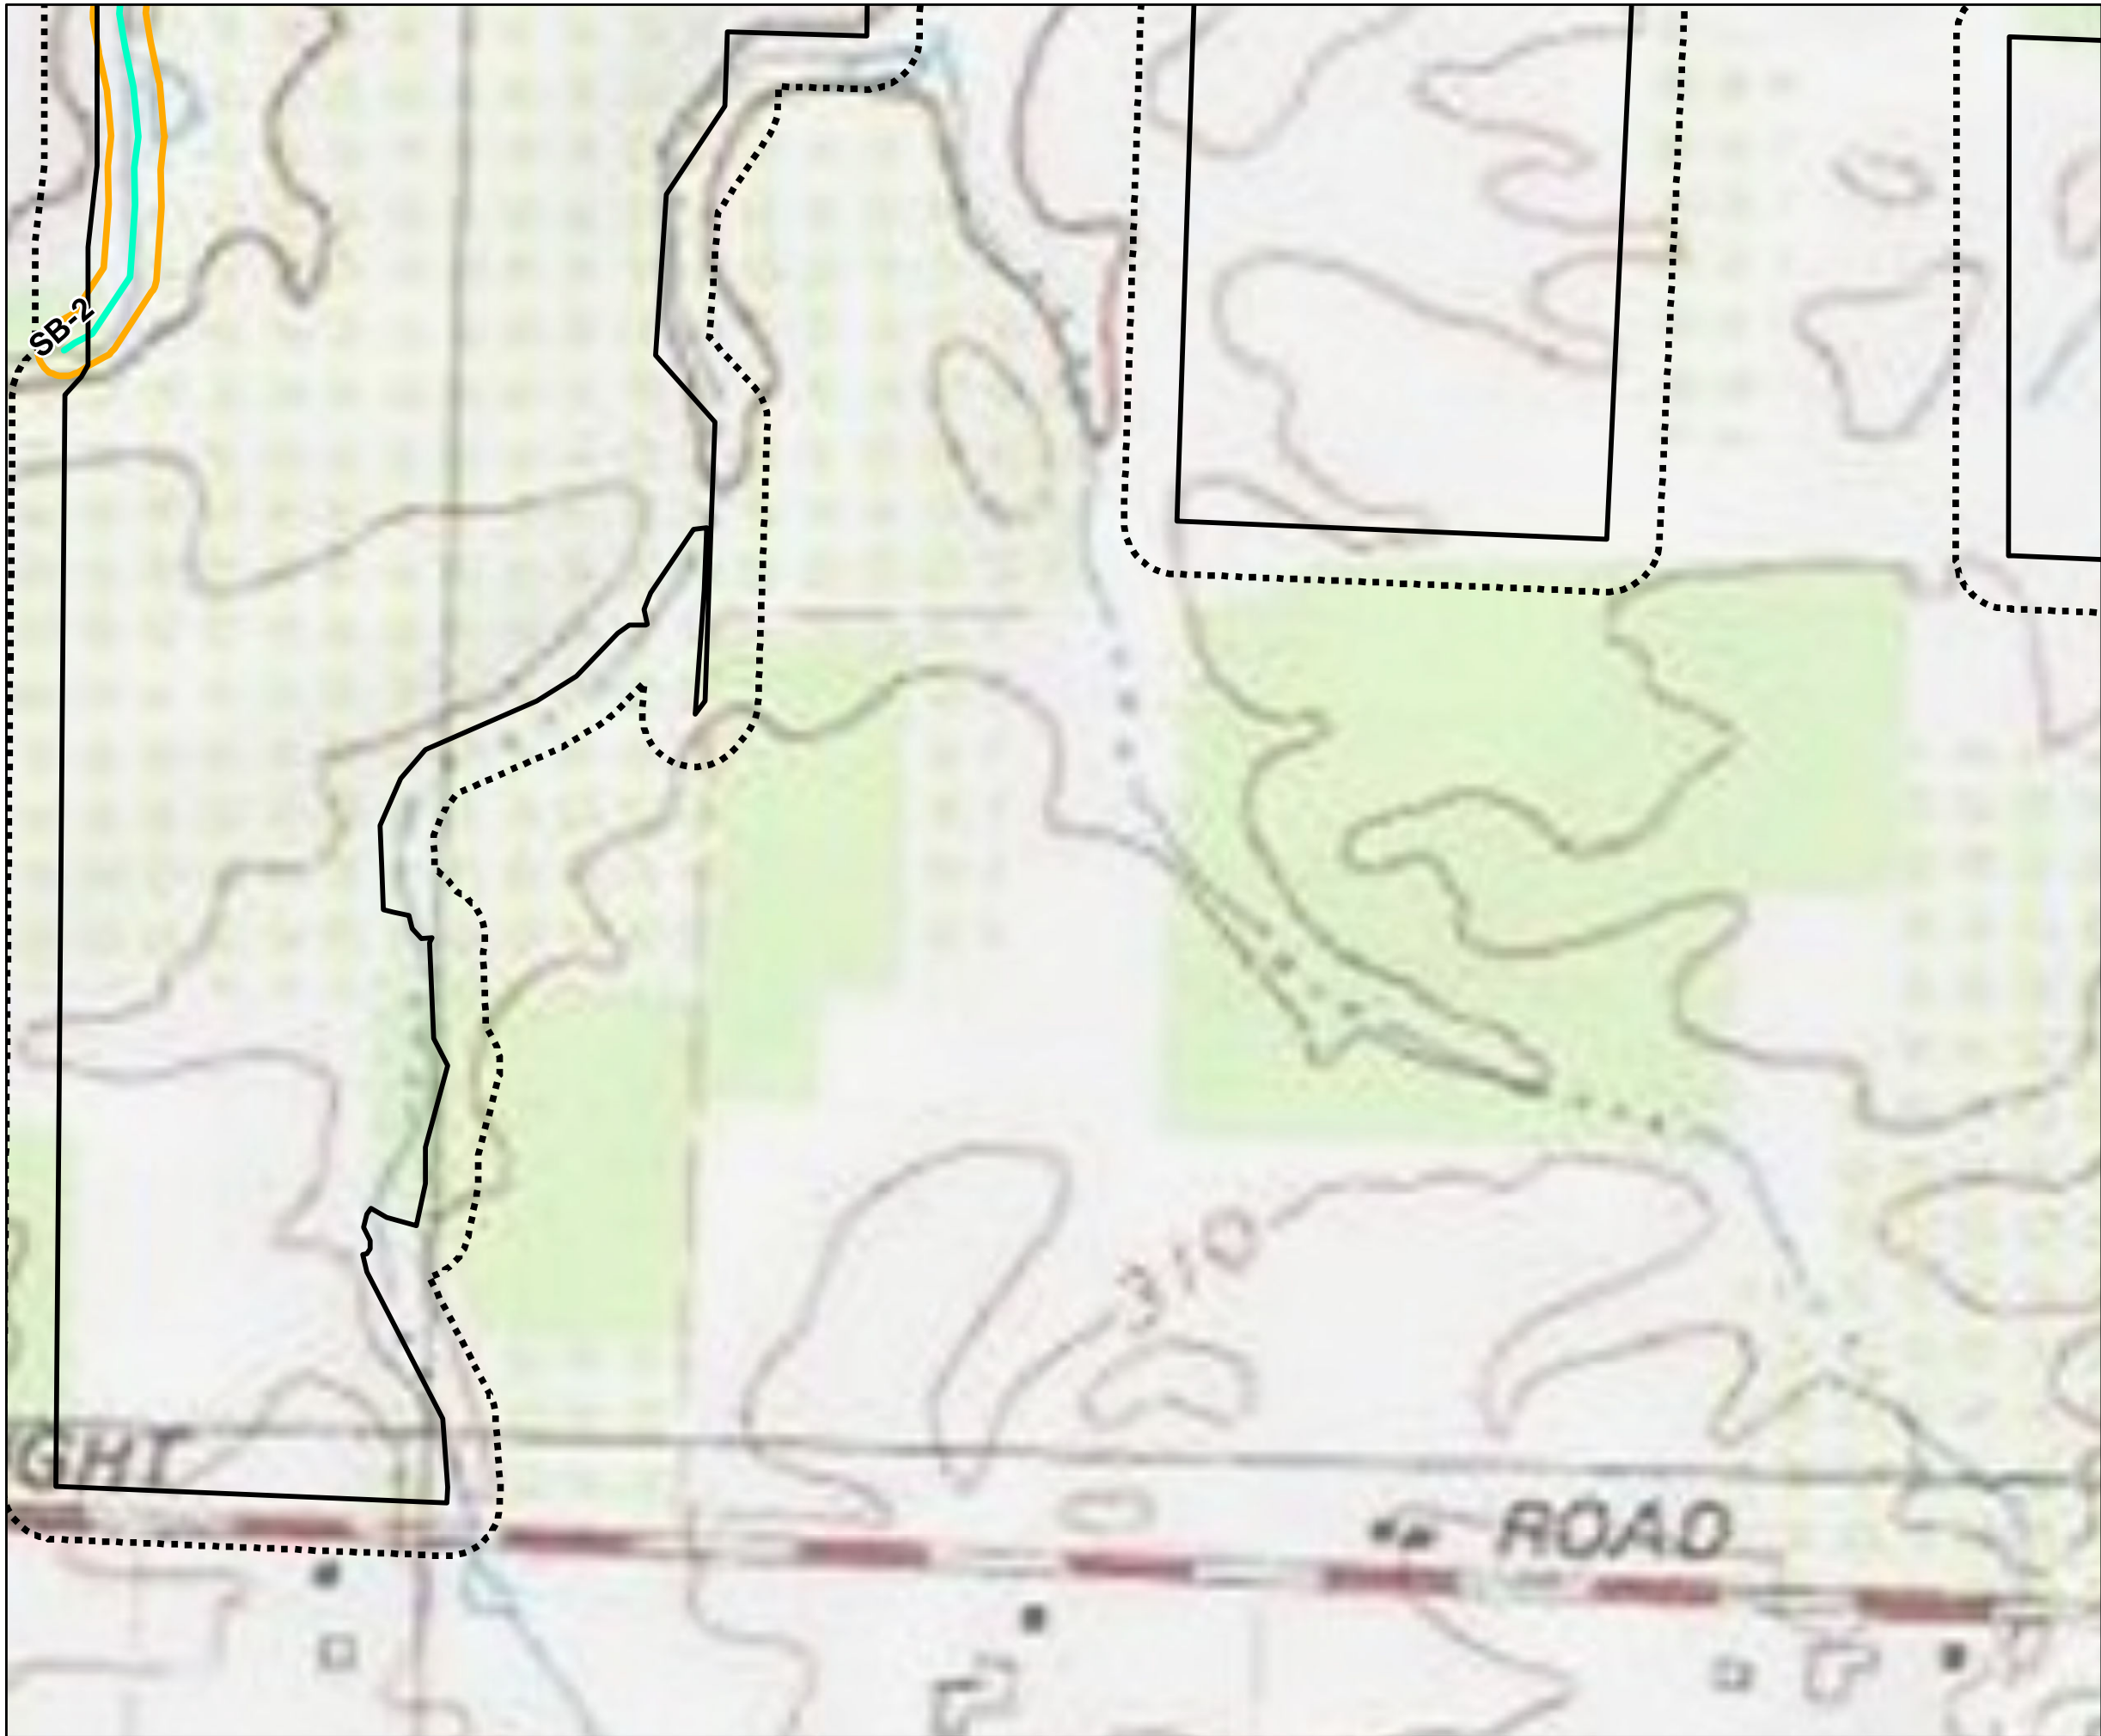

Legend

- Facility Site
- 100' Facility Buffer
- State Jurisdictional
- State Stream 50' Buffer

Somerset Solar
Niagara County, NY
March 2023

Source: Esri, et. al., 2022; NYS GIS Civil Boundaries, Sept 2021

NOT FOR CONSTRUCTION