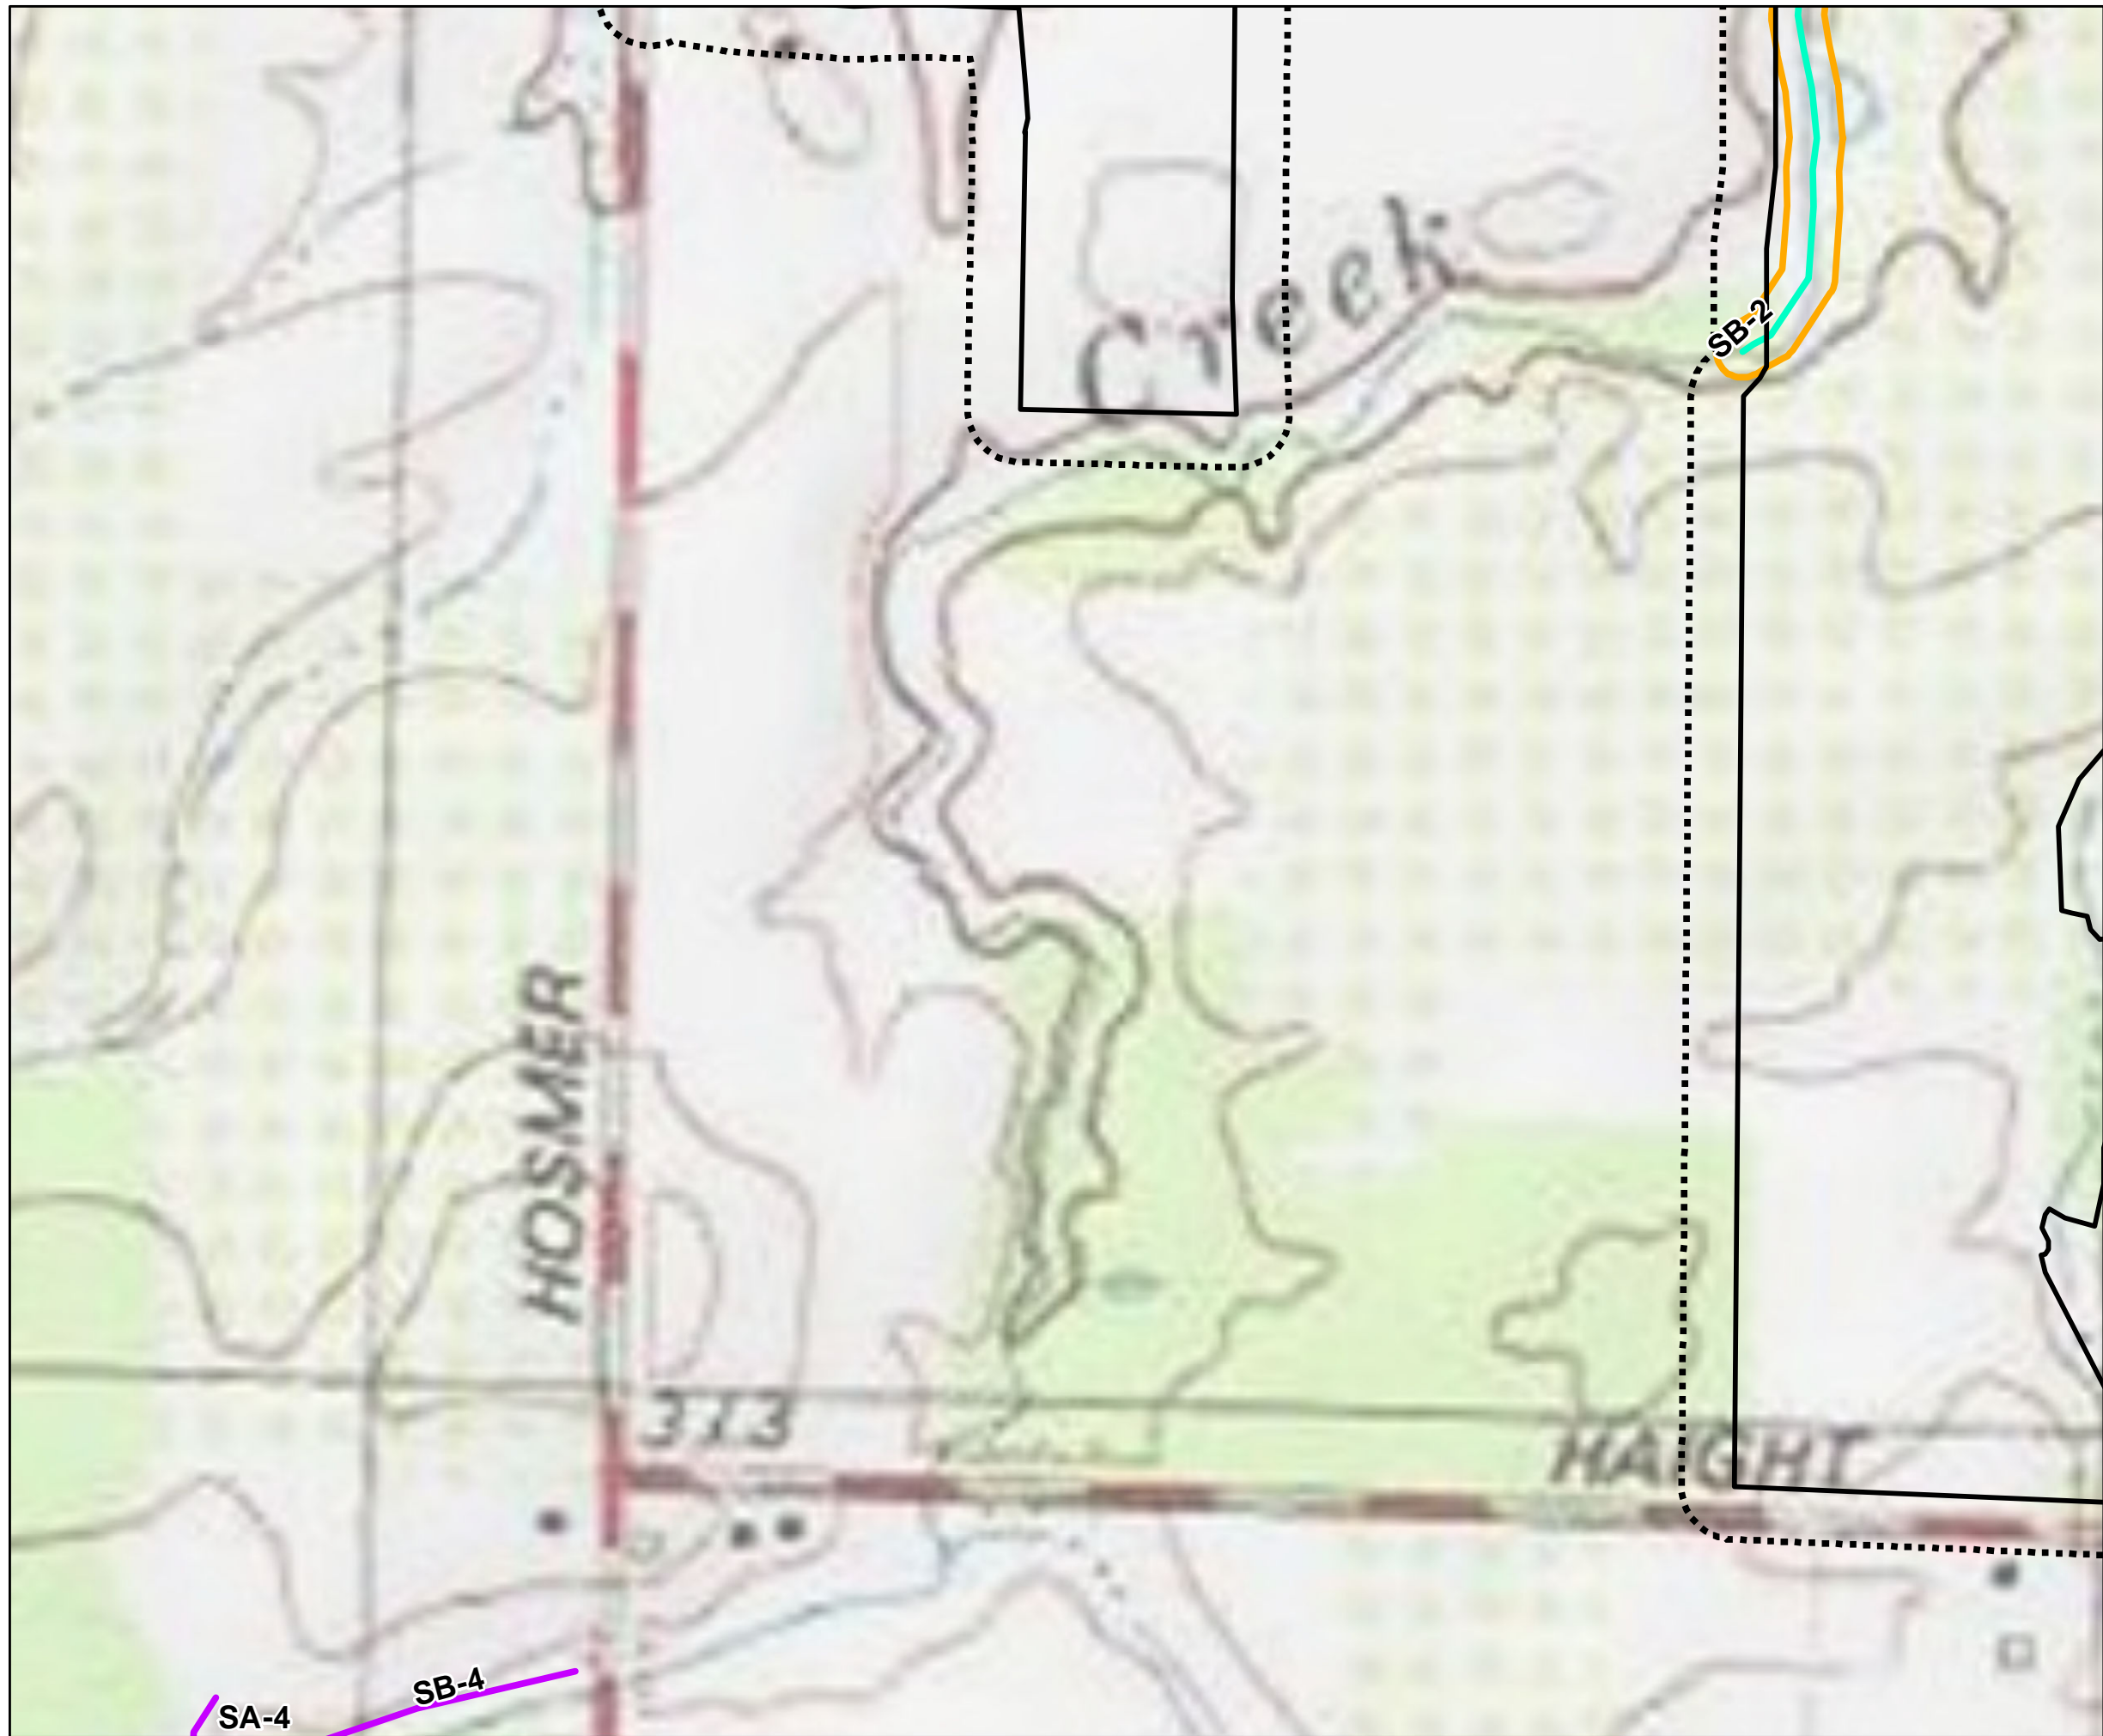

1. **Legend**
2. Facility Site
   - 100' Facility Buffer
   - Federal Jurisdictional
   - State Jurisdictional
   - State Stream 50' Buffer

Somerset Solar
Niagara County, NY
March 2023

Source: Esri, et. al., 2022; NYS GIS Civil Boundaries, Sept 2021

NOT FOR CONSTRUCTION