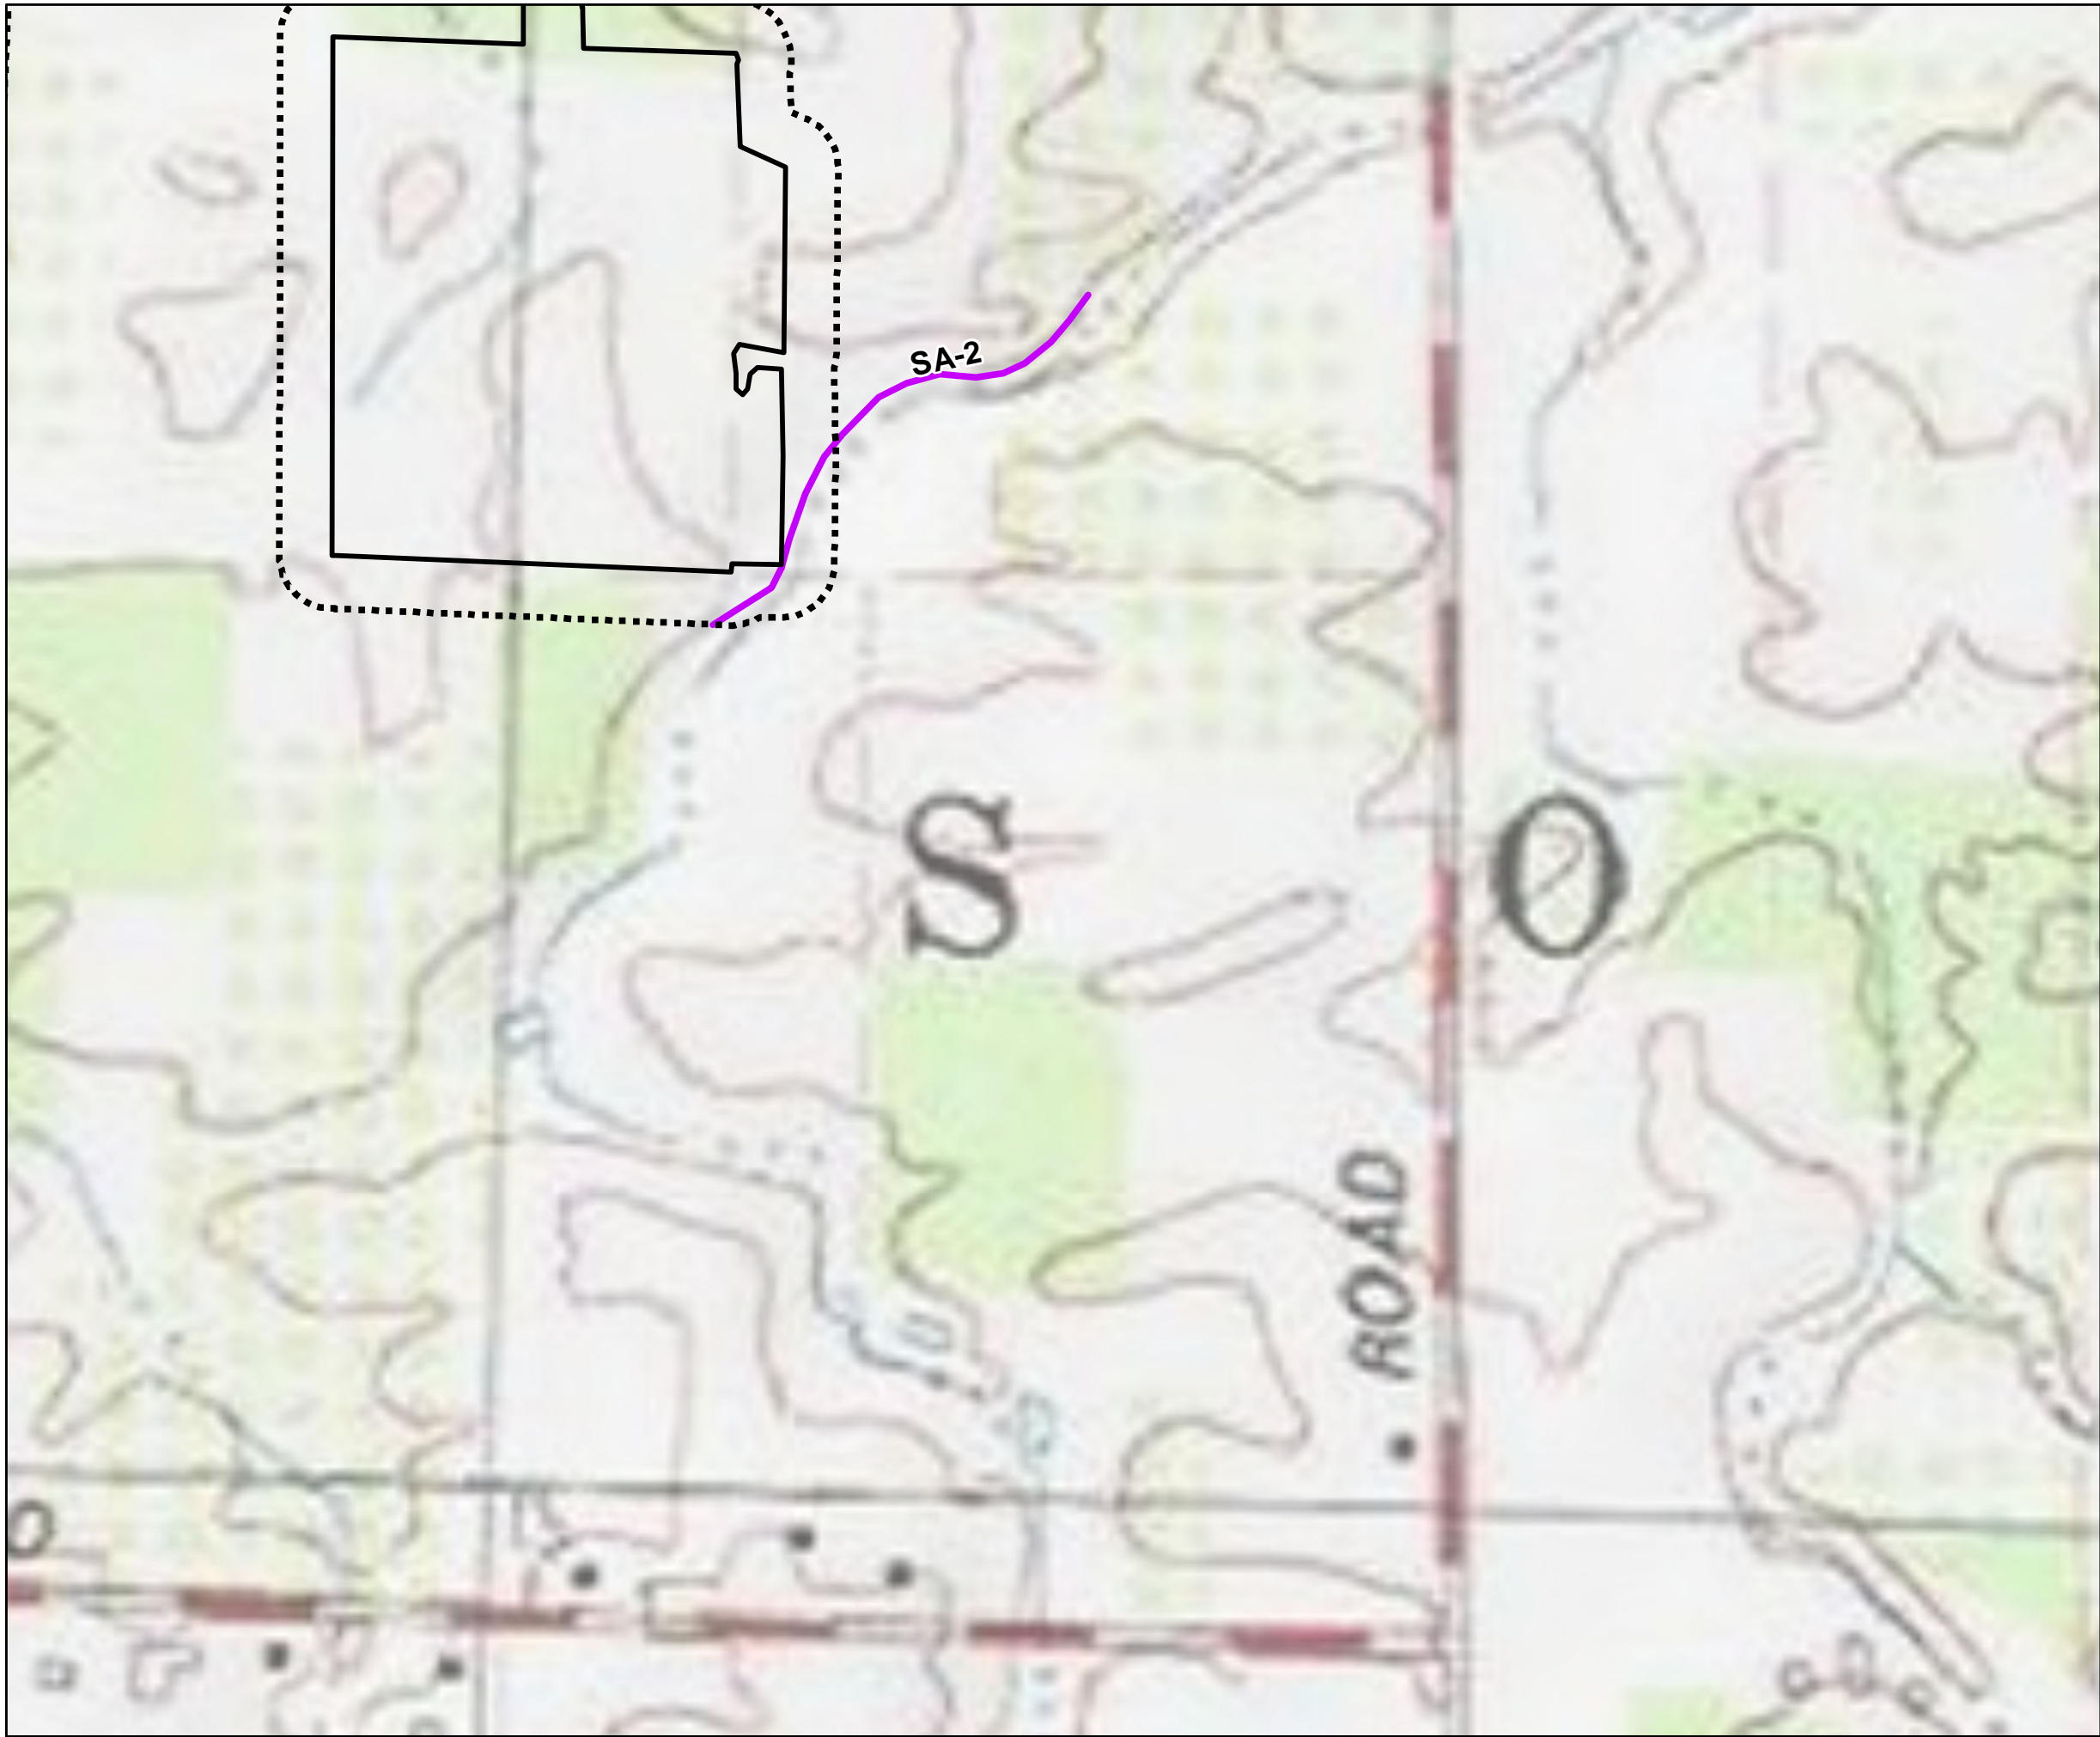

Legend

- Facility Site
- 100' Facility Buffer
- Federal Jurisdictional

Somerset Solar
Niagara County, NY
March 2023

Source: Esri, et. al., 2022; NYS GIS Civil Boundaries, Sept 2021

NOT FOR CONSTRUCTION