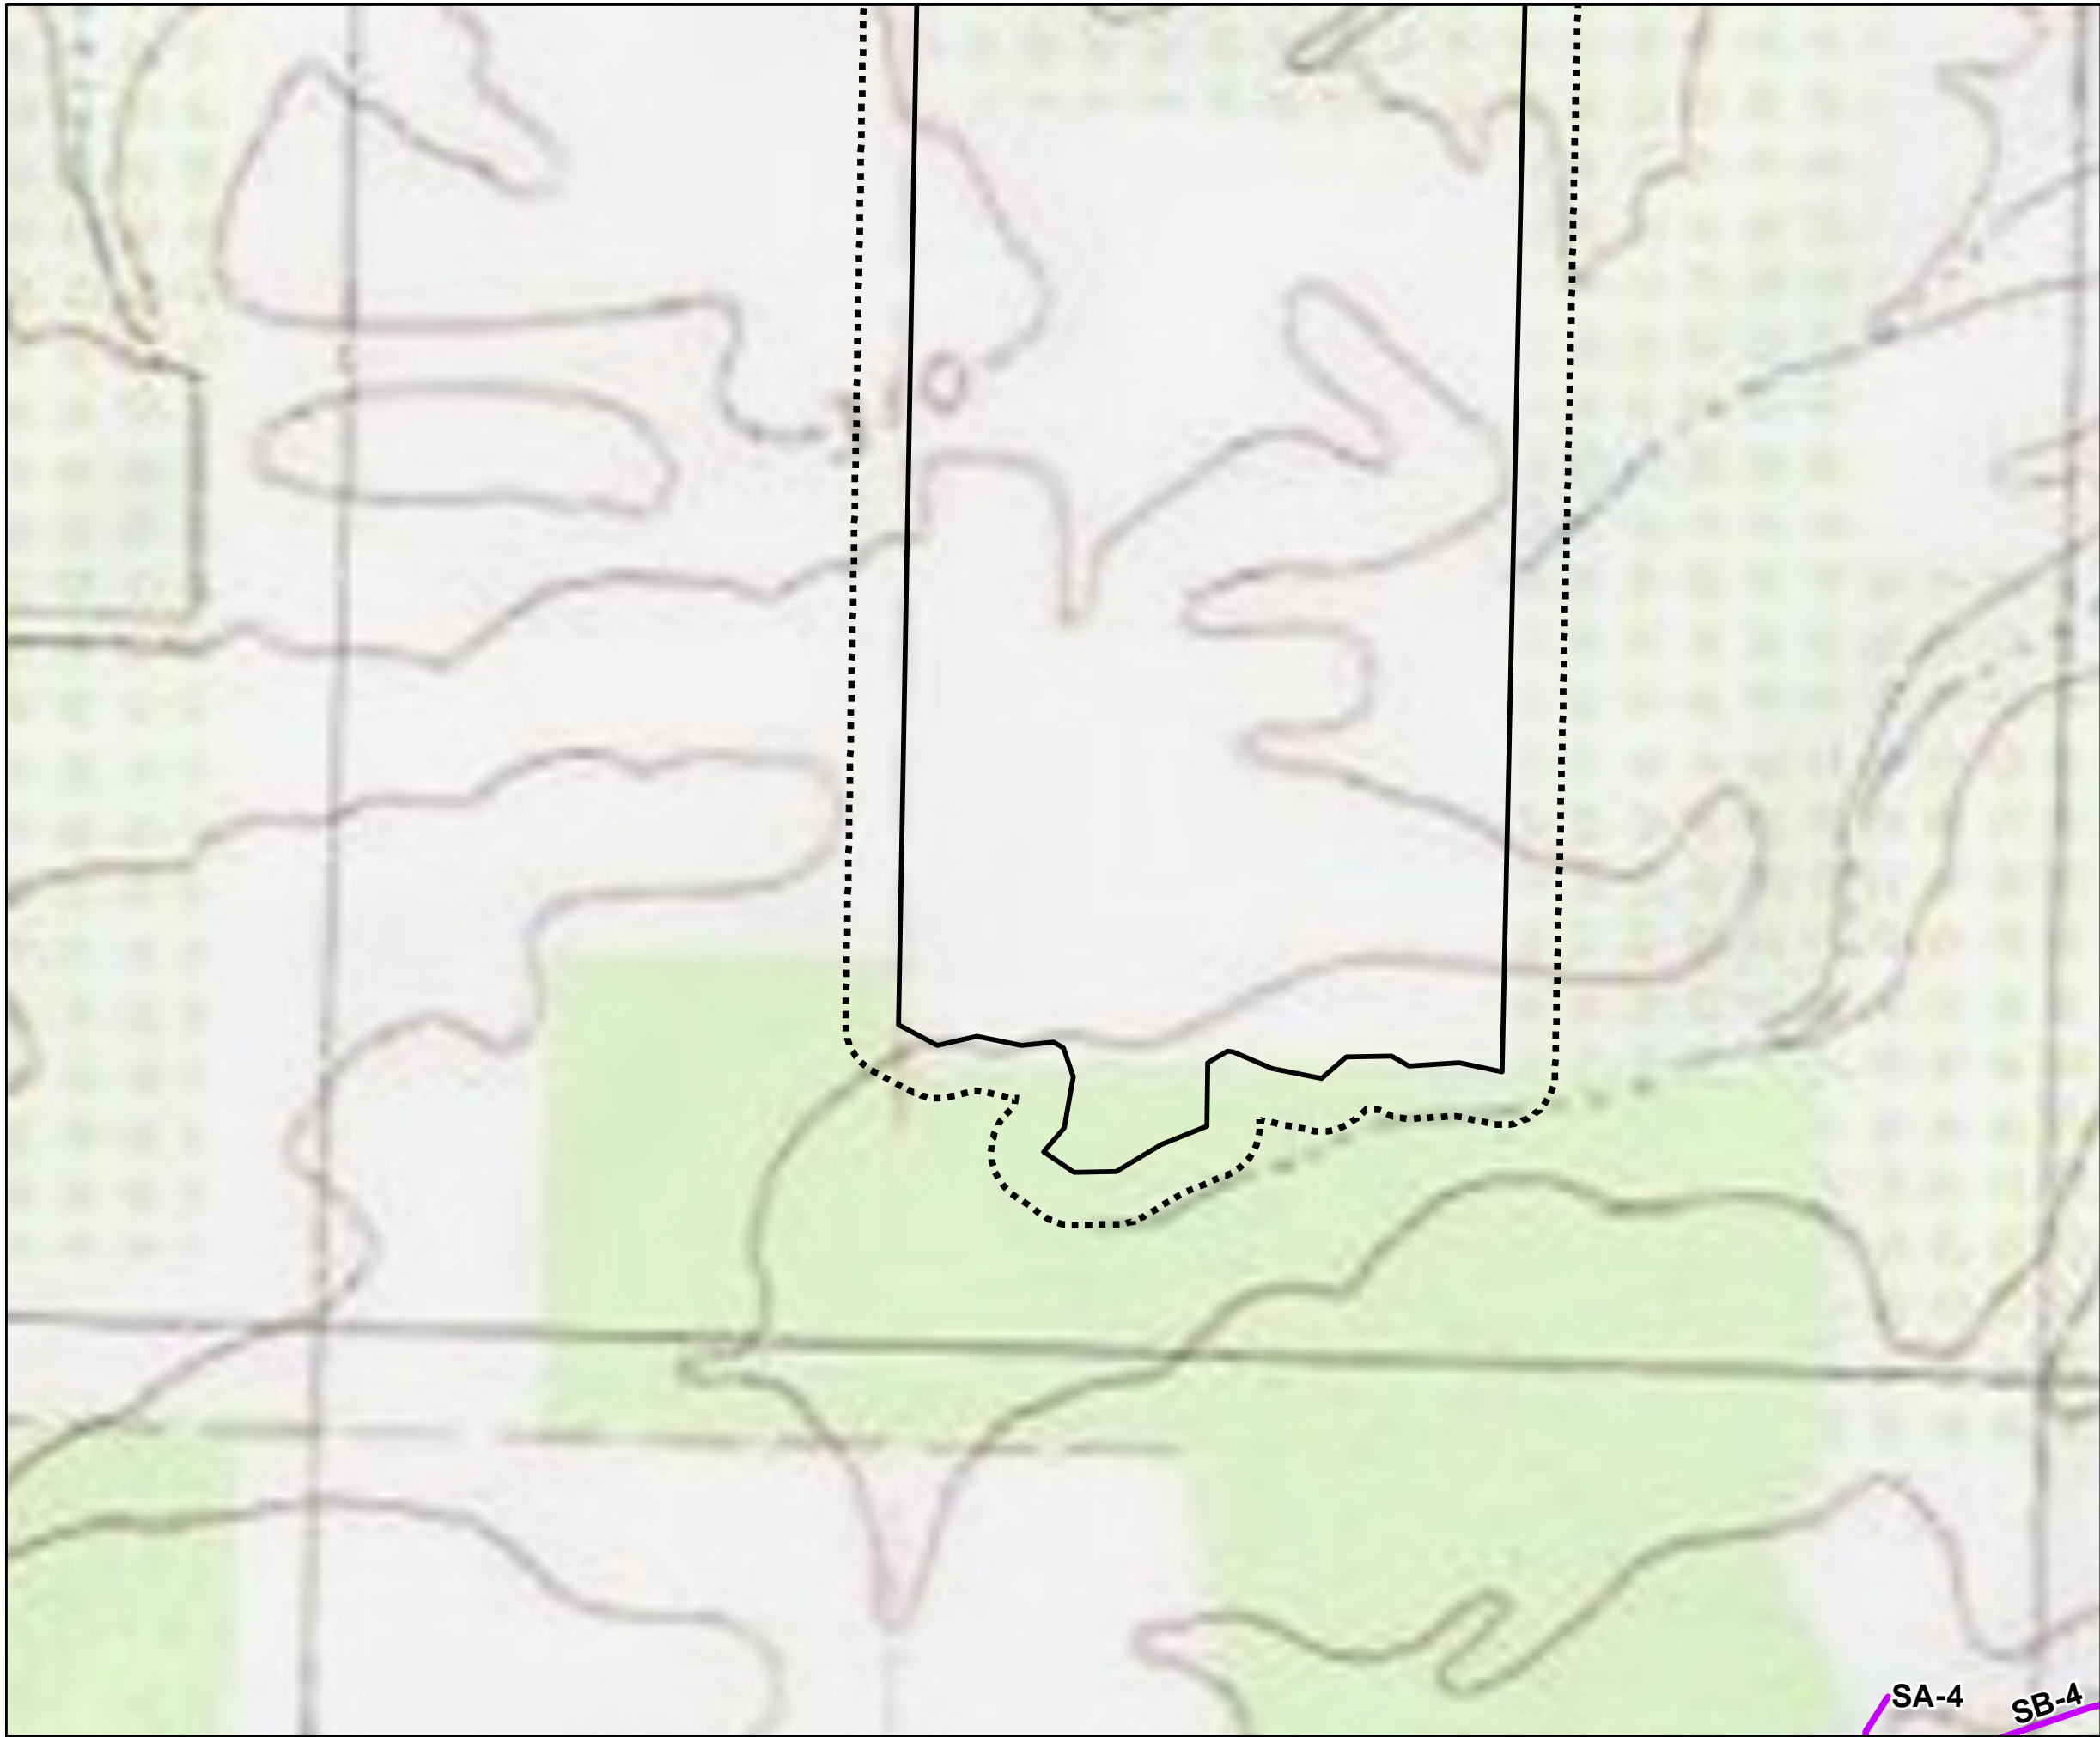

Legend

- Facility Site
- 100' Facility Buffer
- Federal Jurisdictional

Somerset Solar
Niagara County, NY
March 2023

Source: Esri, et. al., 2022; NYS GIS Civil Boundaries, Sept 2021

NOT FOR CONSTRUCTION